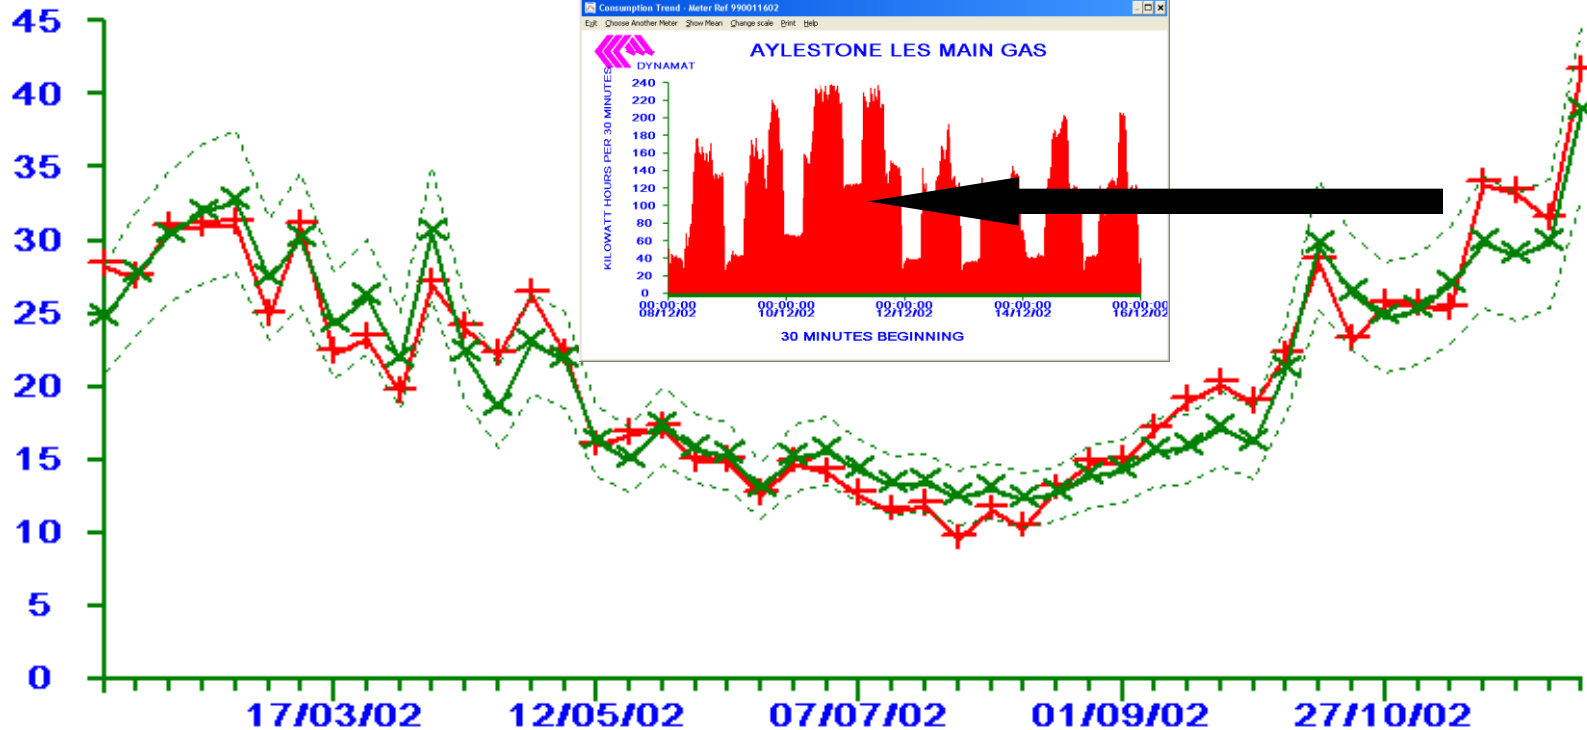

# Aylestone Leisure Centre - Gas

Energy Target - Meter Ref 990011602

Exit Choose Another Meter Change scale Print Help

DYNAMAT

## AYLESTONE LES MAIN GAS

KILOWATT HOURS \* 1,000 PER WEEK

- + Actual consumption
- x Target consumption
- ..... 15% alarm limits

WEEK BEGINNING

Target consumption calculated from 27/01/02 to 01/12/02