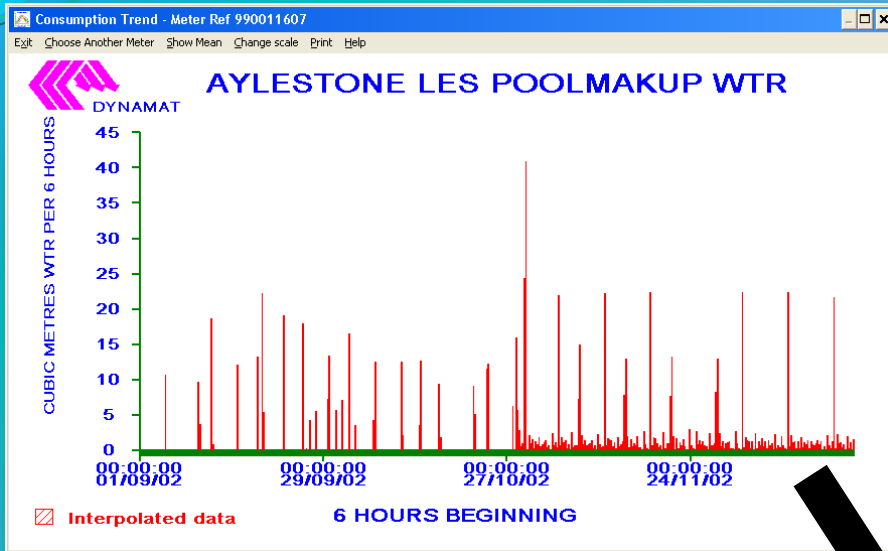

Aylestone Leisure Centre - Water