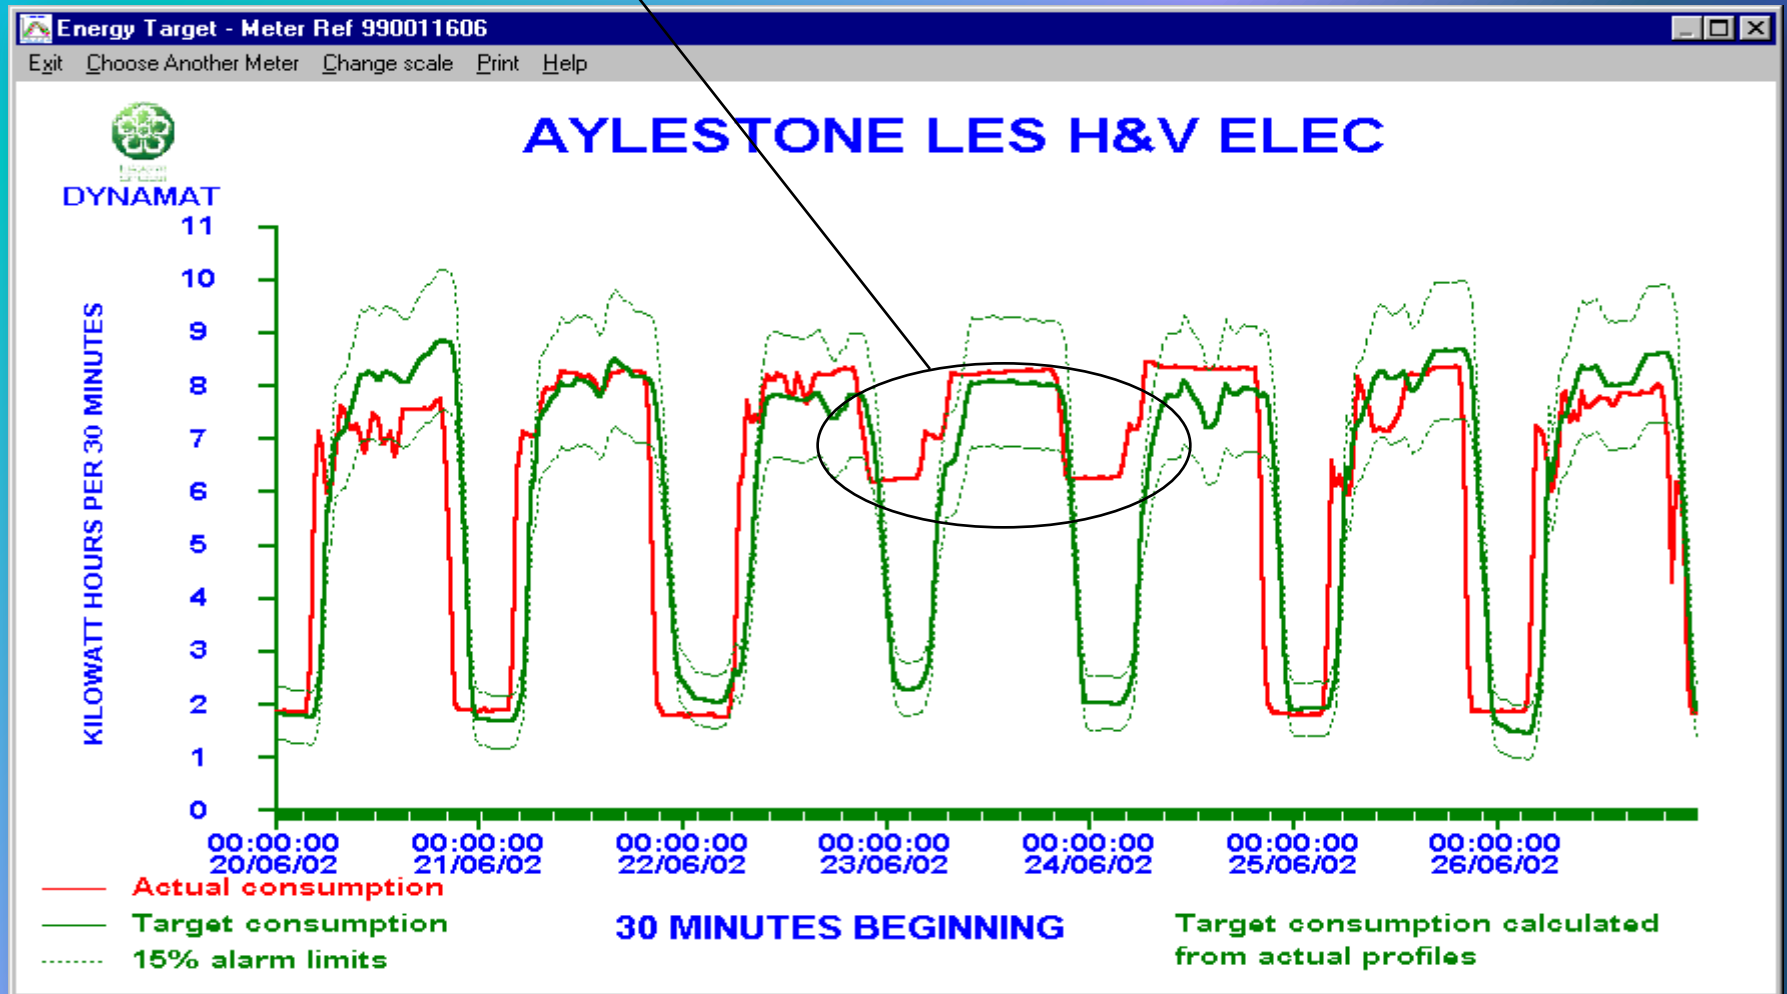

Aylestone Leisure Centre - Electricity

Equipment left running out of normal hours