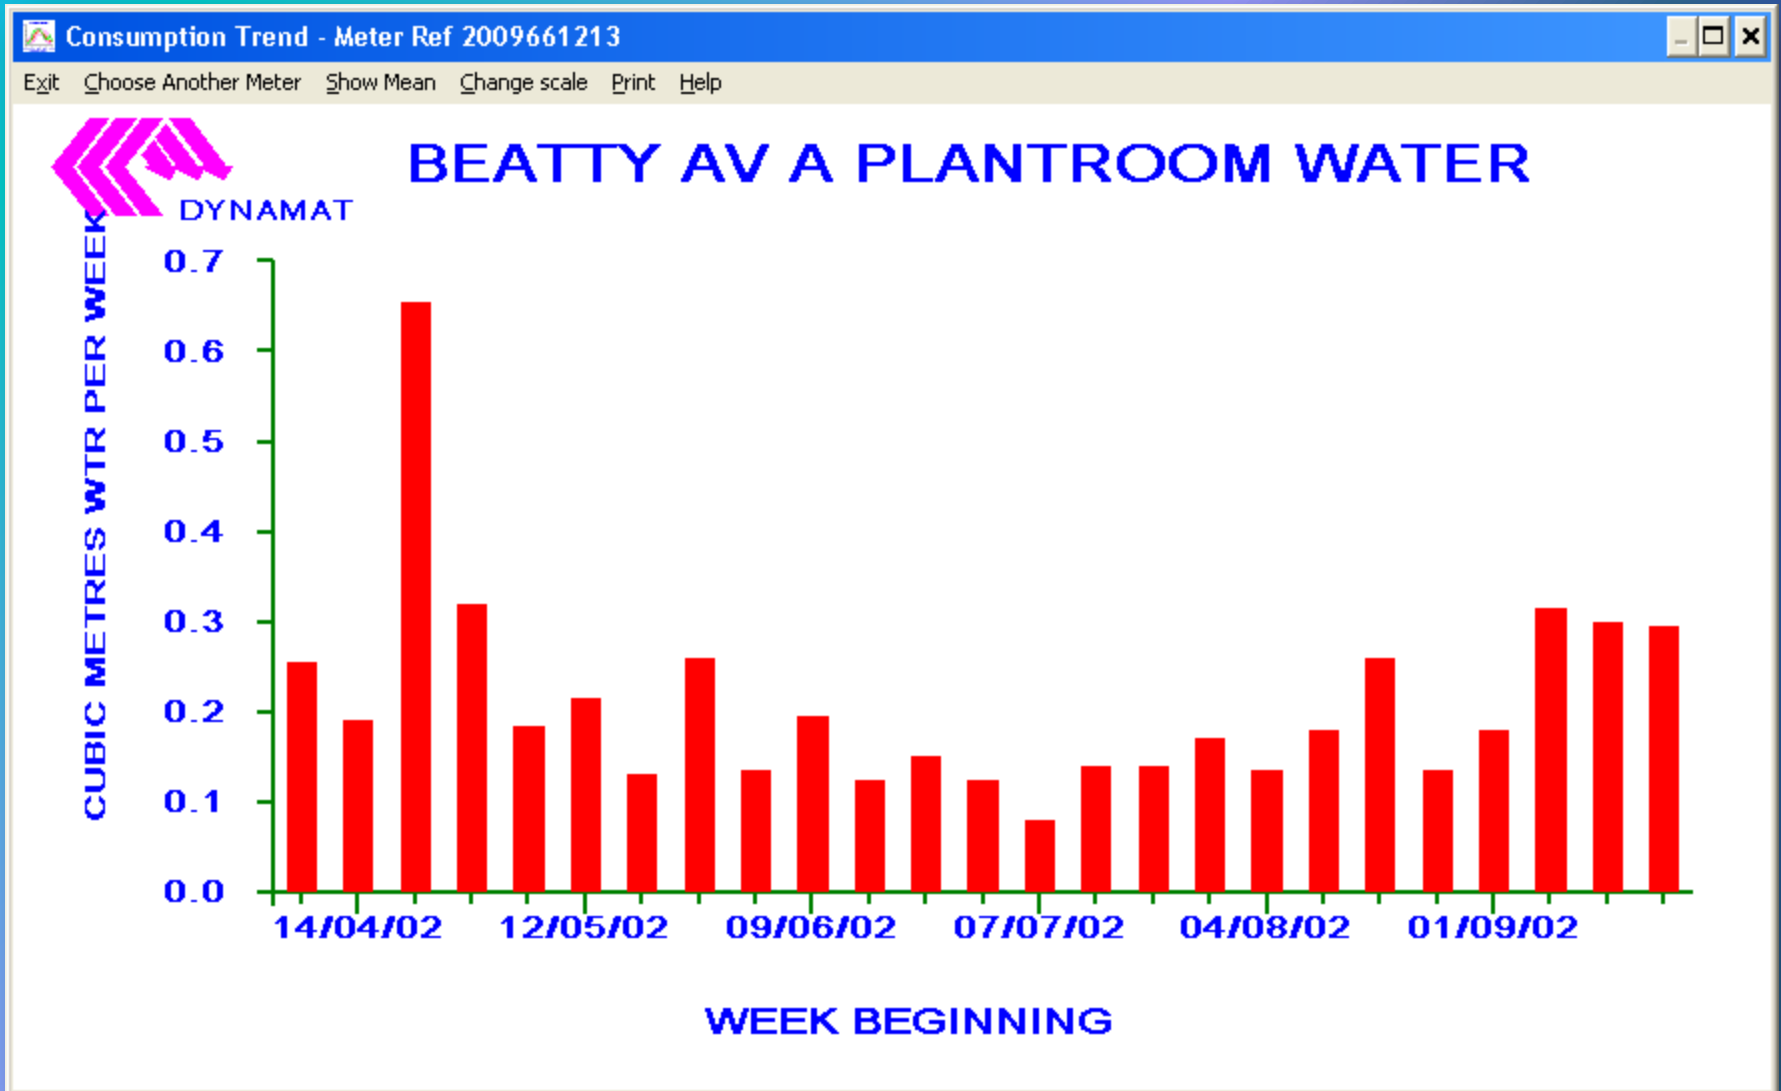

BETTY AVENUE-RESIDENTIAL

Beatty Avenue 'A' - Gas

Gas Profile for Beatty Avenue 'A'

Beatty Avenue 'B' - Gas

Gas Profile for Beatty Avenue 'B'

Beatty Avenue 'A' - Water

Water Profile for Beatty Avenue 'A'

Beatty Avenue 'A' - Electricity