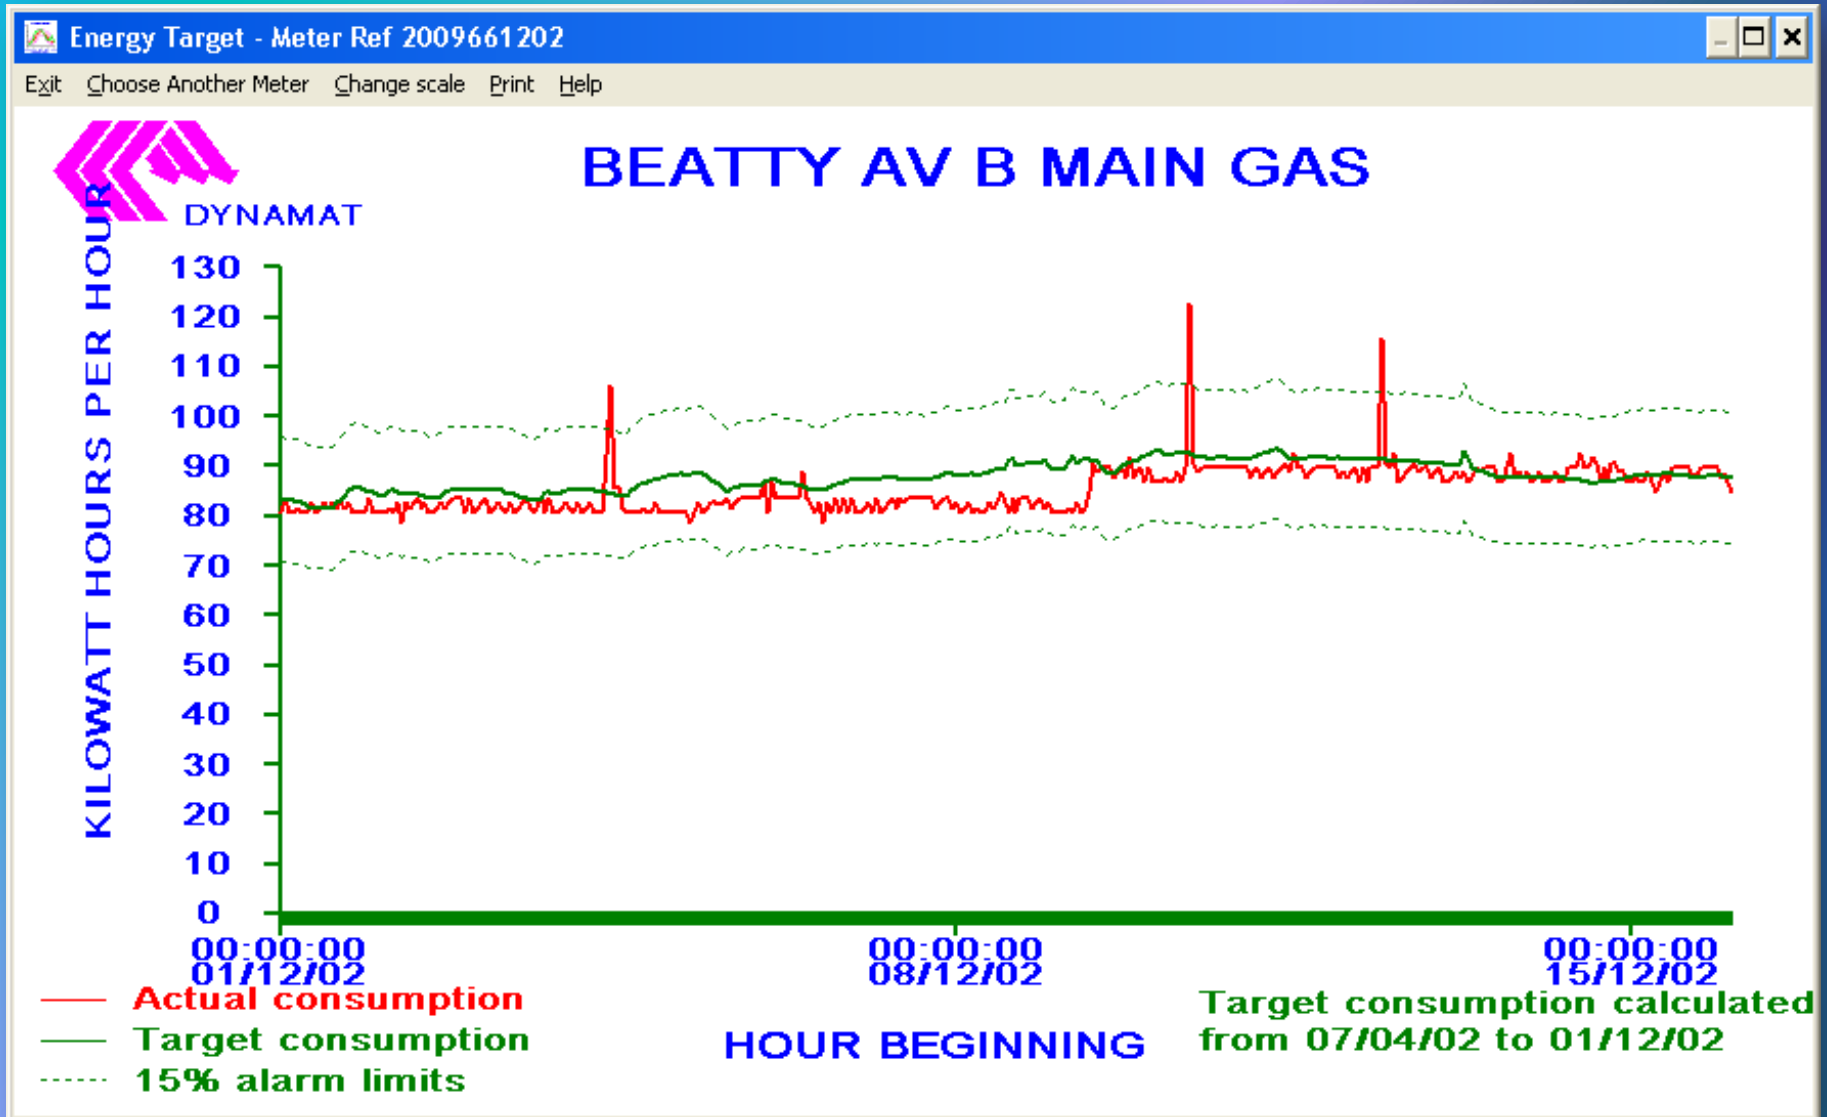

BETTY AVENUE-RESIDENTIAL

Beatty Avenue 'A' - Gas

Gas Profile for Beatty Avenue 'A'

Beatty Avenue 'B' - Gas

Gas Profile for Beatty Avenue 'B'

Beatty Avenue 'A' - Water

Water Profile for Beatty Avenue 'A'

Beatty Avenue 'A' - Electricity

Electricity Profile for Beatty Avenue 'A'

Beatty Avenue 'B' - Electricity

Electricity Profile for Beatty Avenue 'B'