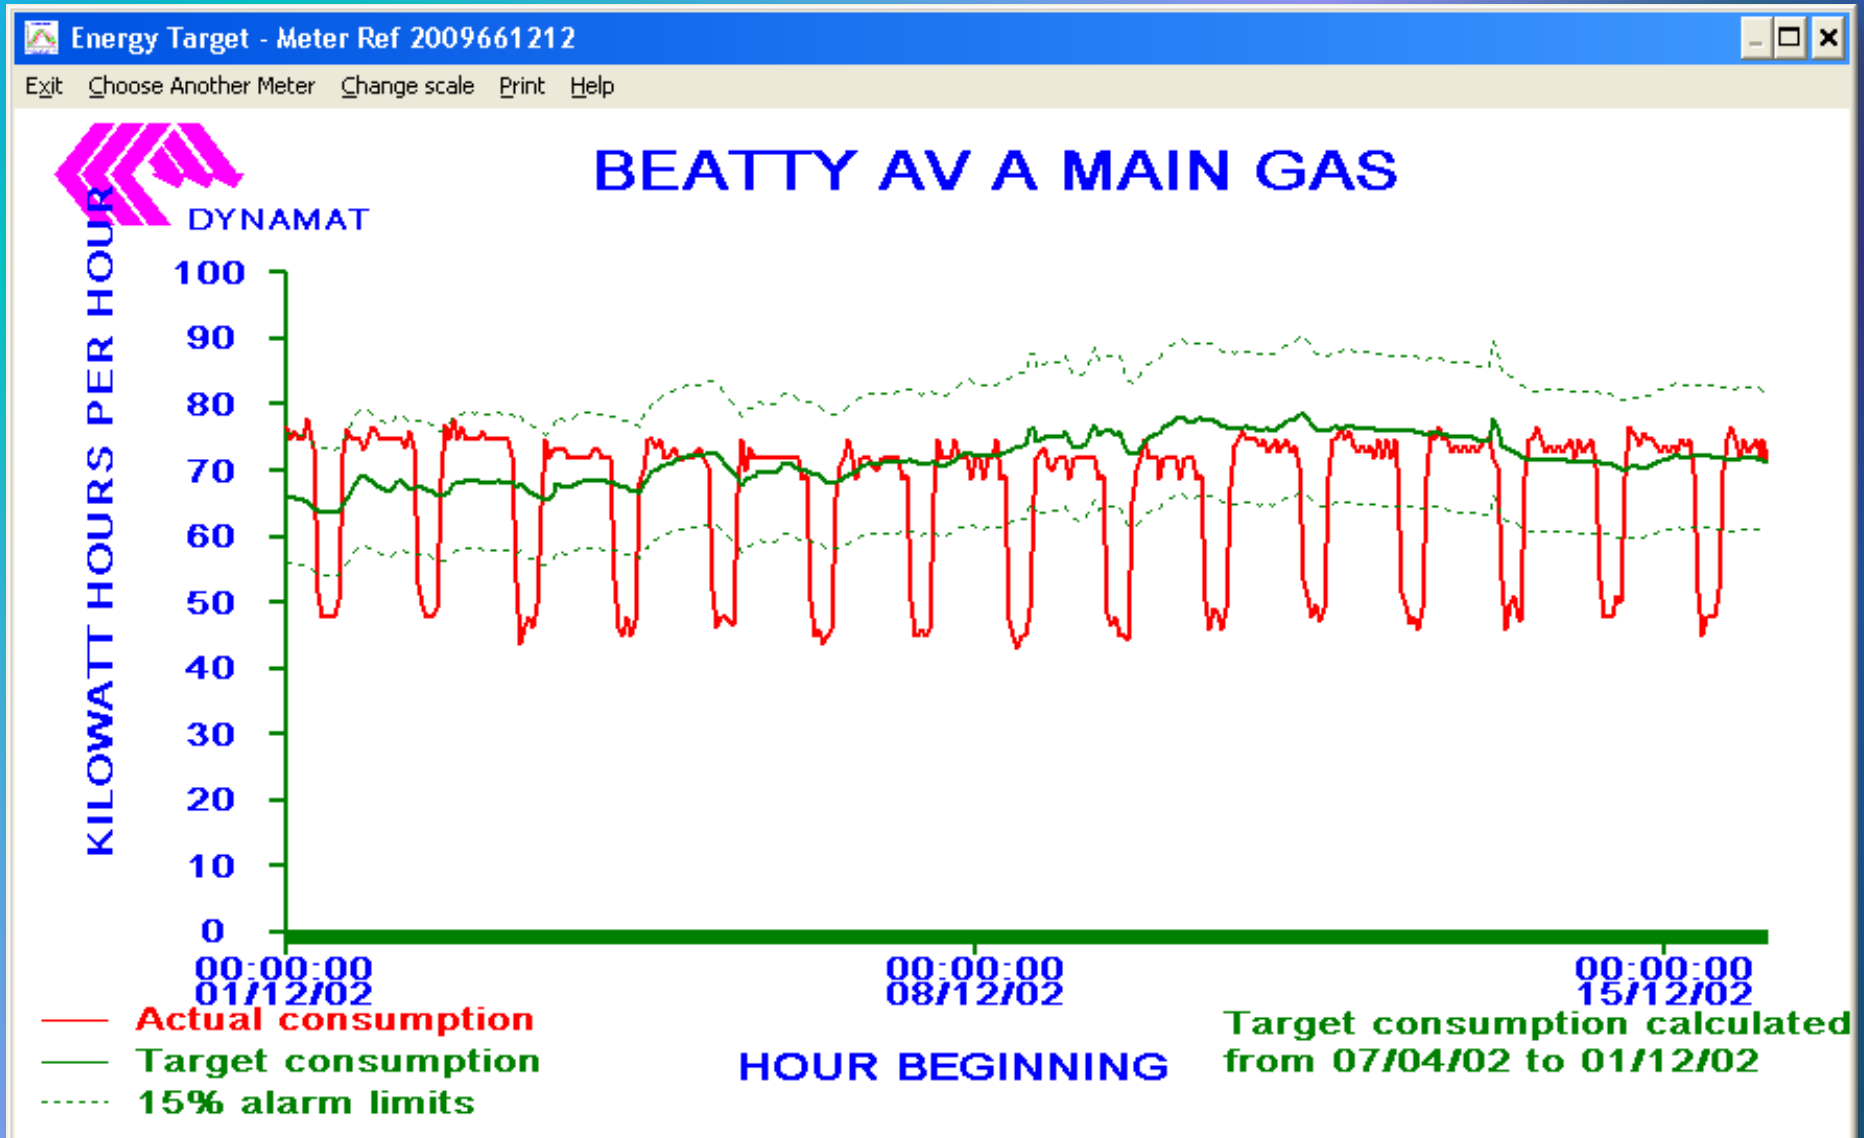

BETTY AVENUE-RESIDENTIAL

Beatty Avenue 'A' - Gas

Gas Profile for Beatty Avenue 'A'

Beatty Avenue 'B' - Gas

Gas Profile for Beatty Avenue 'B'

Beatty Avenue 'A' - Water

Water Profile for Beatty Avenue 'A'

Beatty Avenue 'A' - Electricity

Electricity Profile for Beatty Avenue 'A'

Beatty Avenue 'B' - Electricity

Electricity Profile for Beatty Avenue 'B'