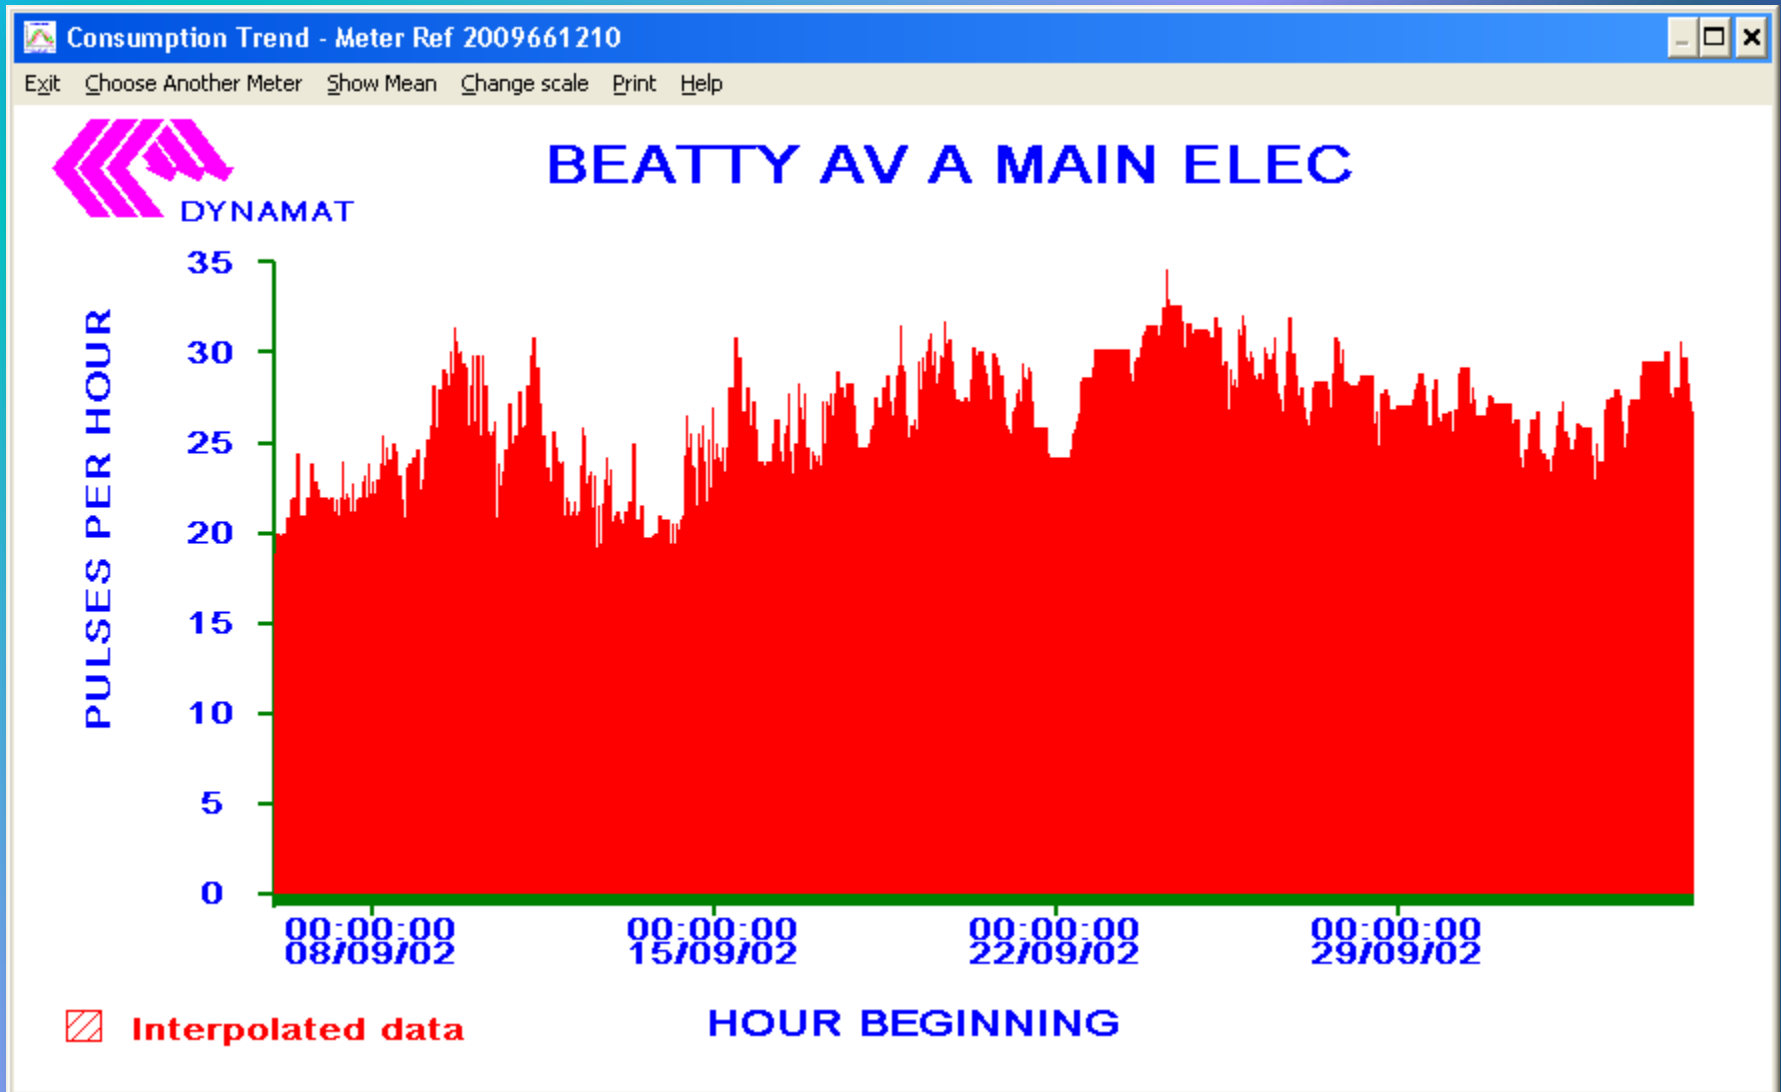

BETTY AVENUE-RESIDENTIAL

Beatty Avenue 'A' - Gas

Gas Profile for Beatty Avenue 'A'

Beatty Avenue 'B' - Gas

Gas Profile for Beatty Avenue 'B'

Beatty Avenue 'A' - Water

Water Profile for Beatty Avenue 'A'

Beatty Avenue 'A' - Electricity

Electricity Profile for Beatty Avenue 'A'

Beatty Avenue 'B' - Electricity

Electricity Profile for Beatty Avenue 'B'