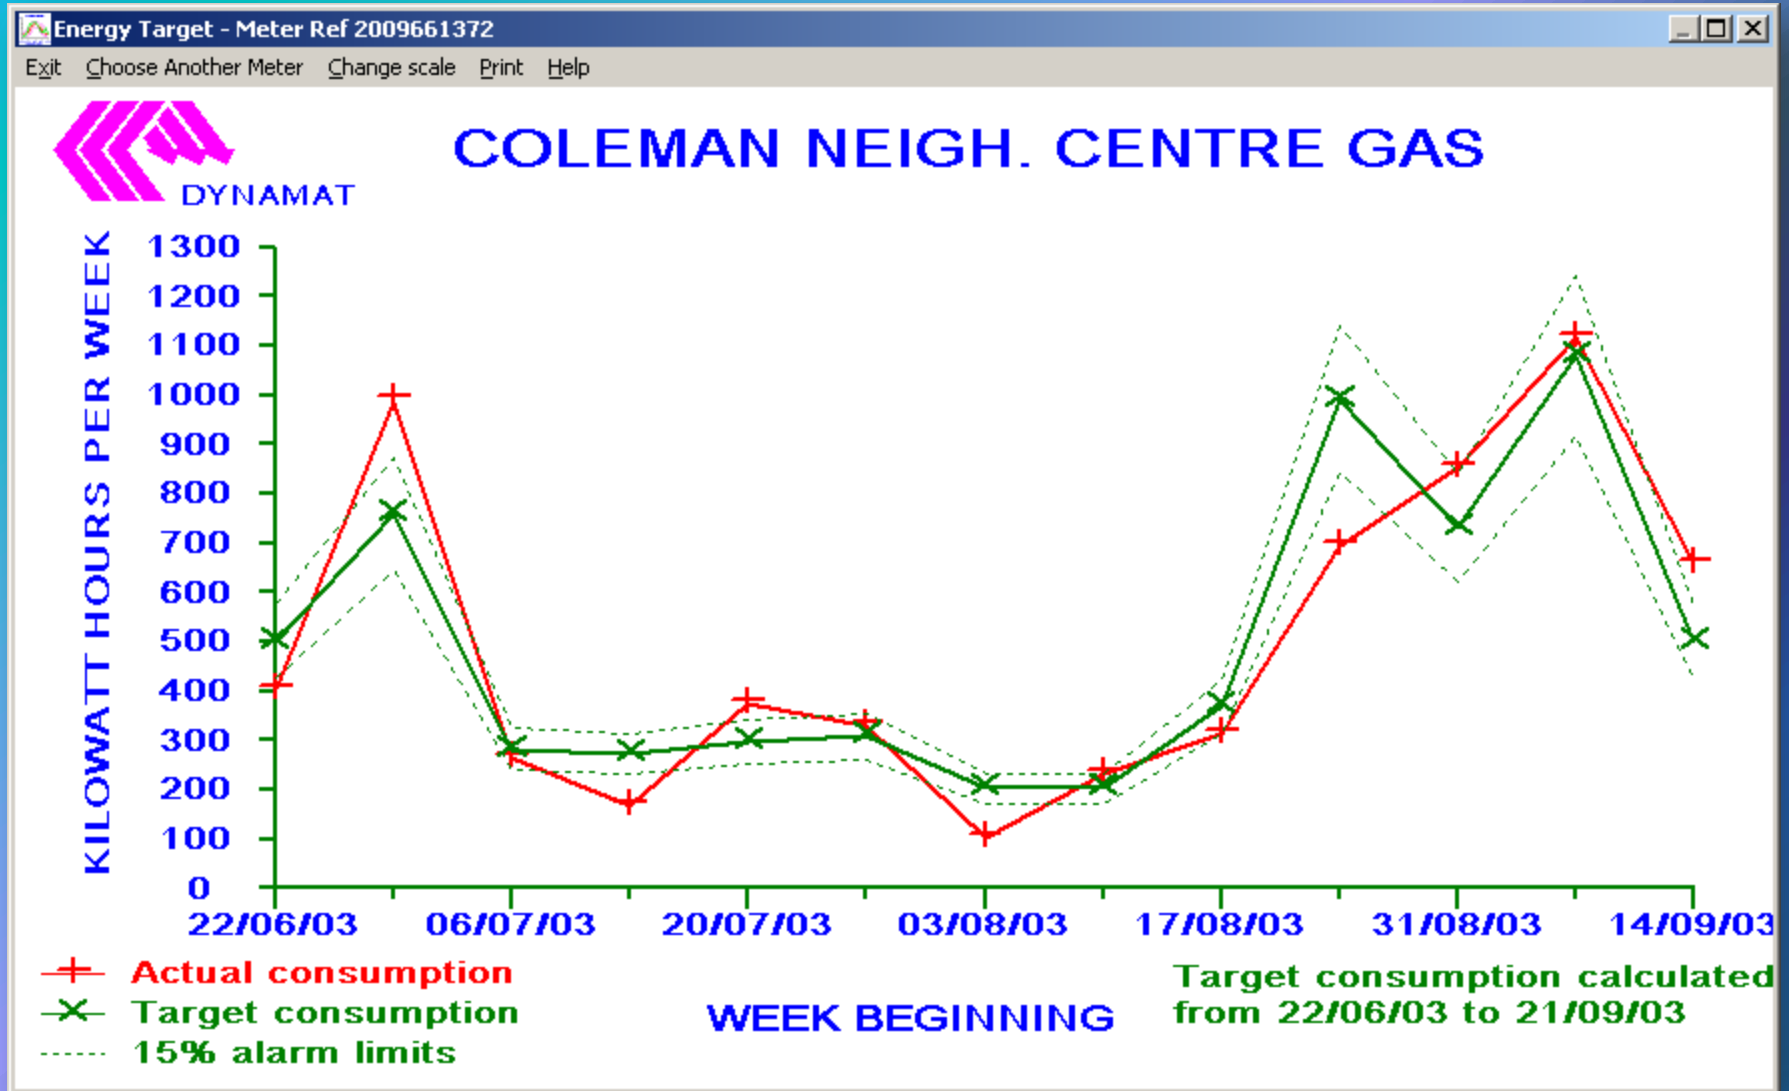

COLEMAN NEIGHBOURHOOD CENTRE

Coleman Neighbourhood Centre - Gas

Actual gas usage compared to target

Coleman Neighbourhood Centre - Water

Actual water usage compared to target

Coleman Neighbourhood Centre - Electricity

Electricity Usage Profile