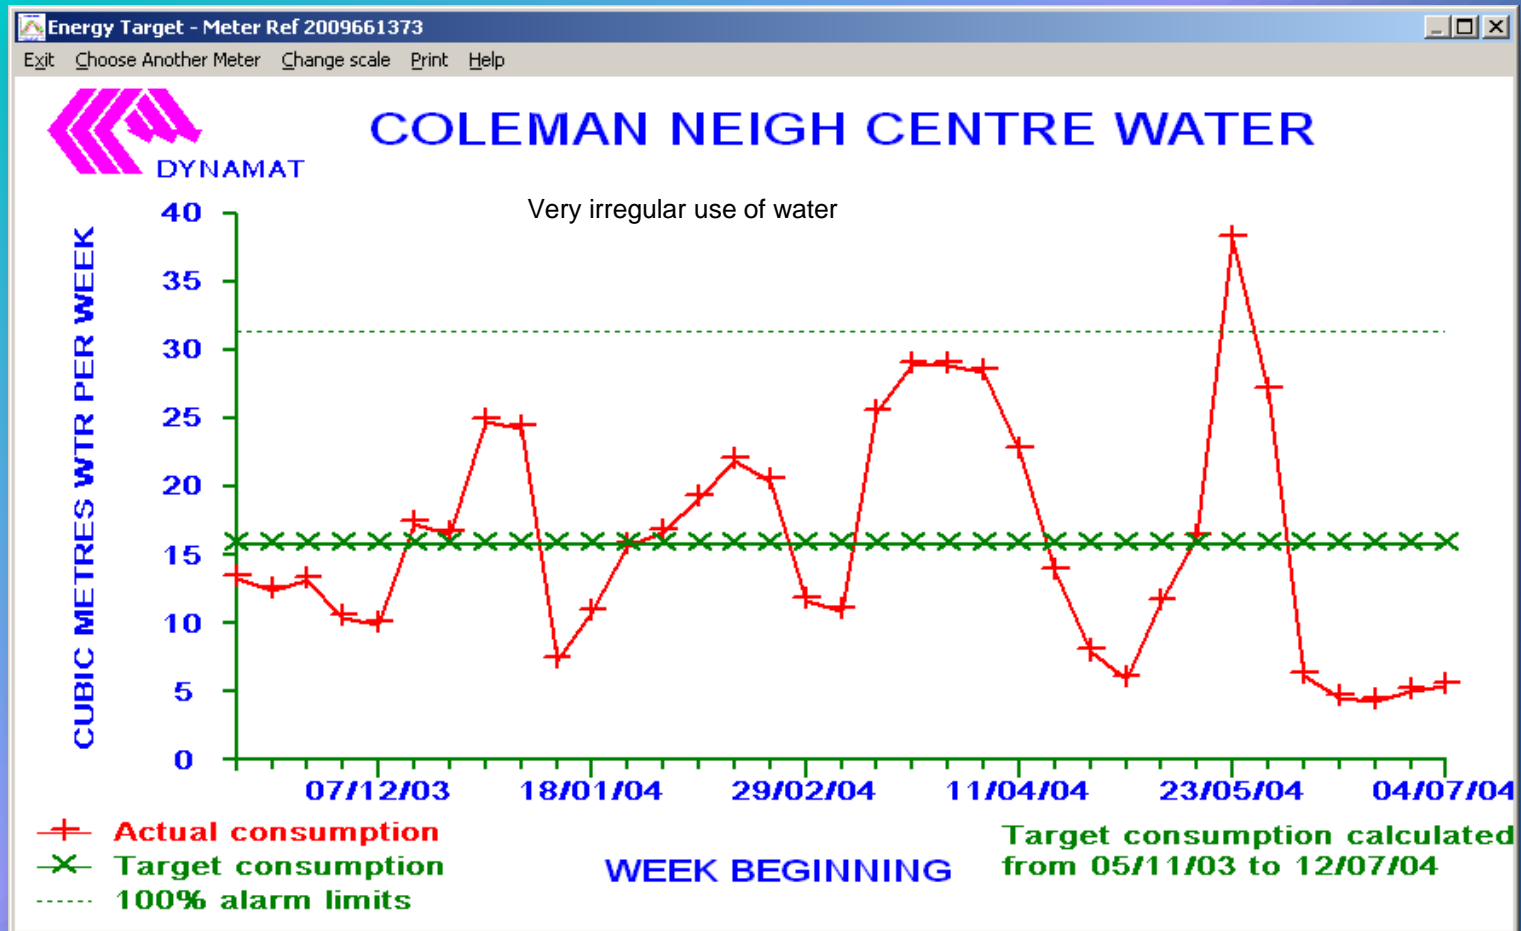

COLEMAN NEIGHBOURHOOD CENTRE

Coleman Neighbourhood Centre - Gas

Actual gas usage compared to target

Coleman Neighbourhood Centre - Water

Actual water usage compared to target

Coleman Neighbourhood Centre - Electricity

Electricity Usage Profile