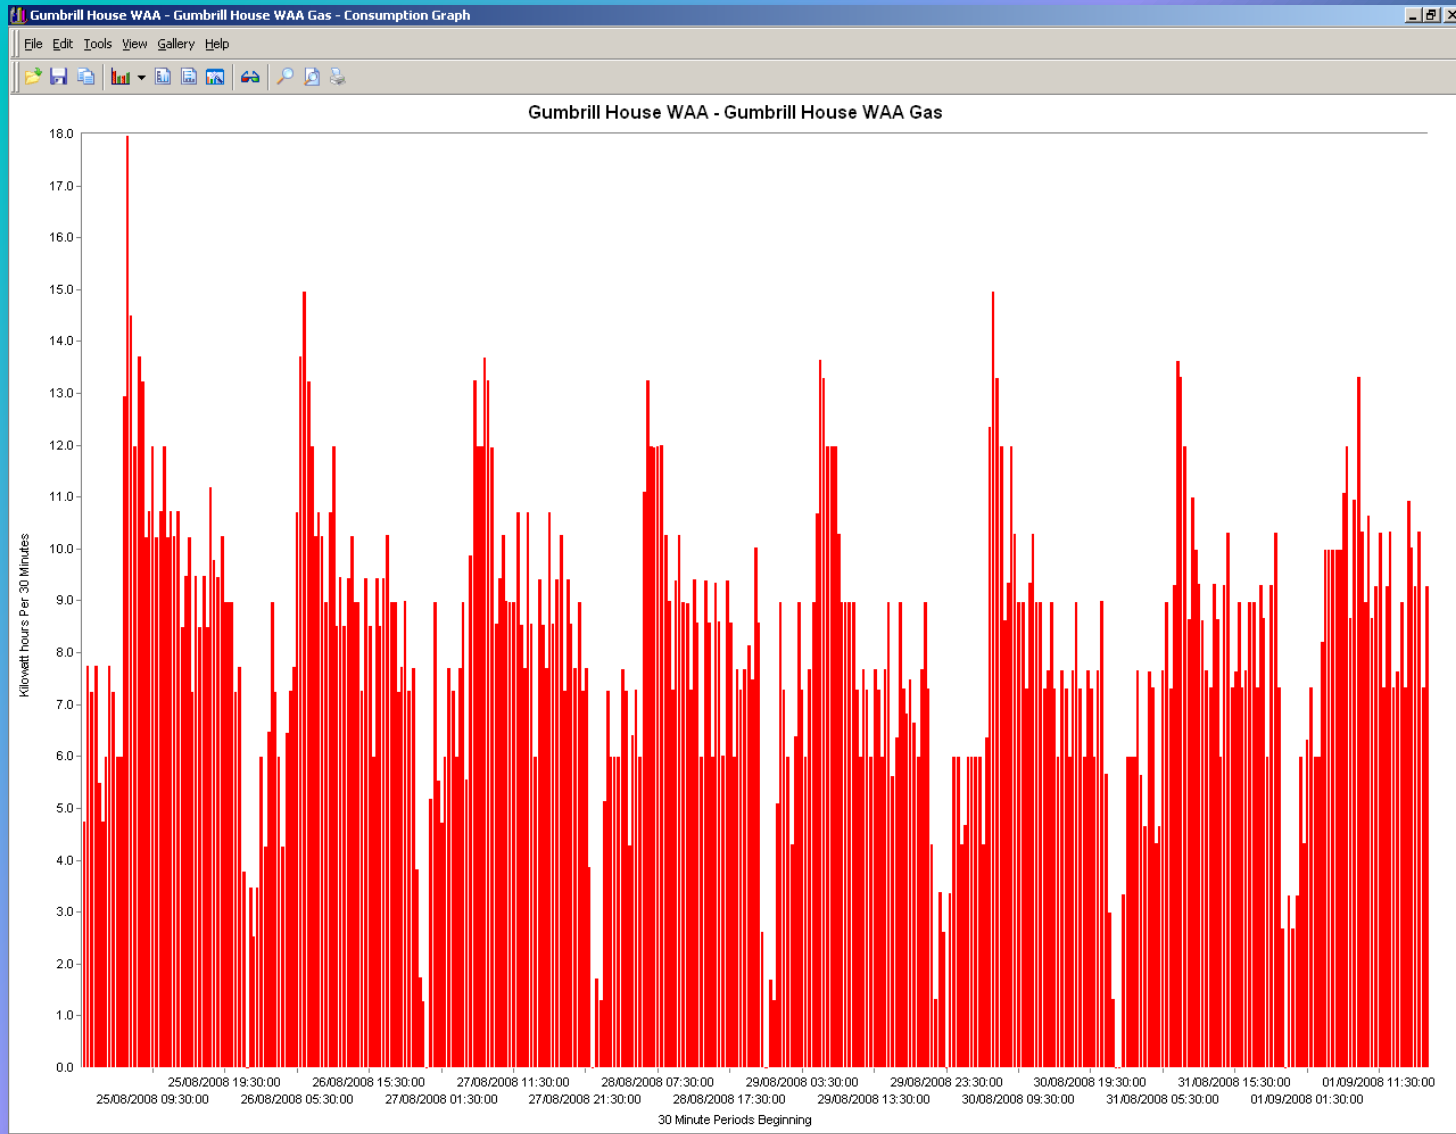

GUMBRILL HOUSE

Gumbrill House - Gas

Actual gas usage compared to target

Gumbrill House - Water

Actual water usage compared to target

Gumbrill House - Electricity

Electricity Usage Profile