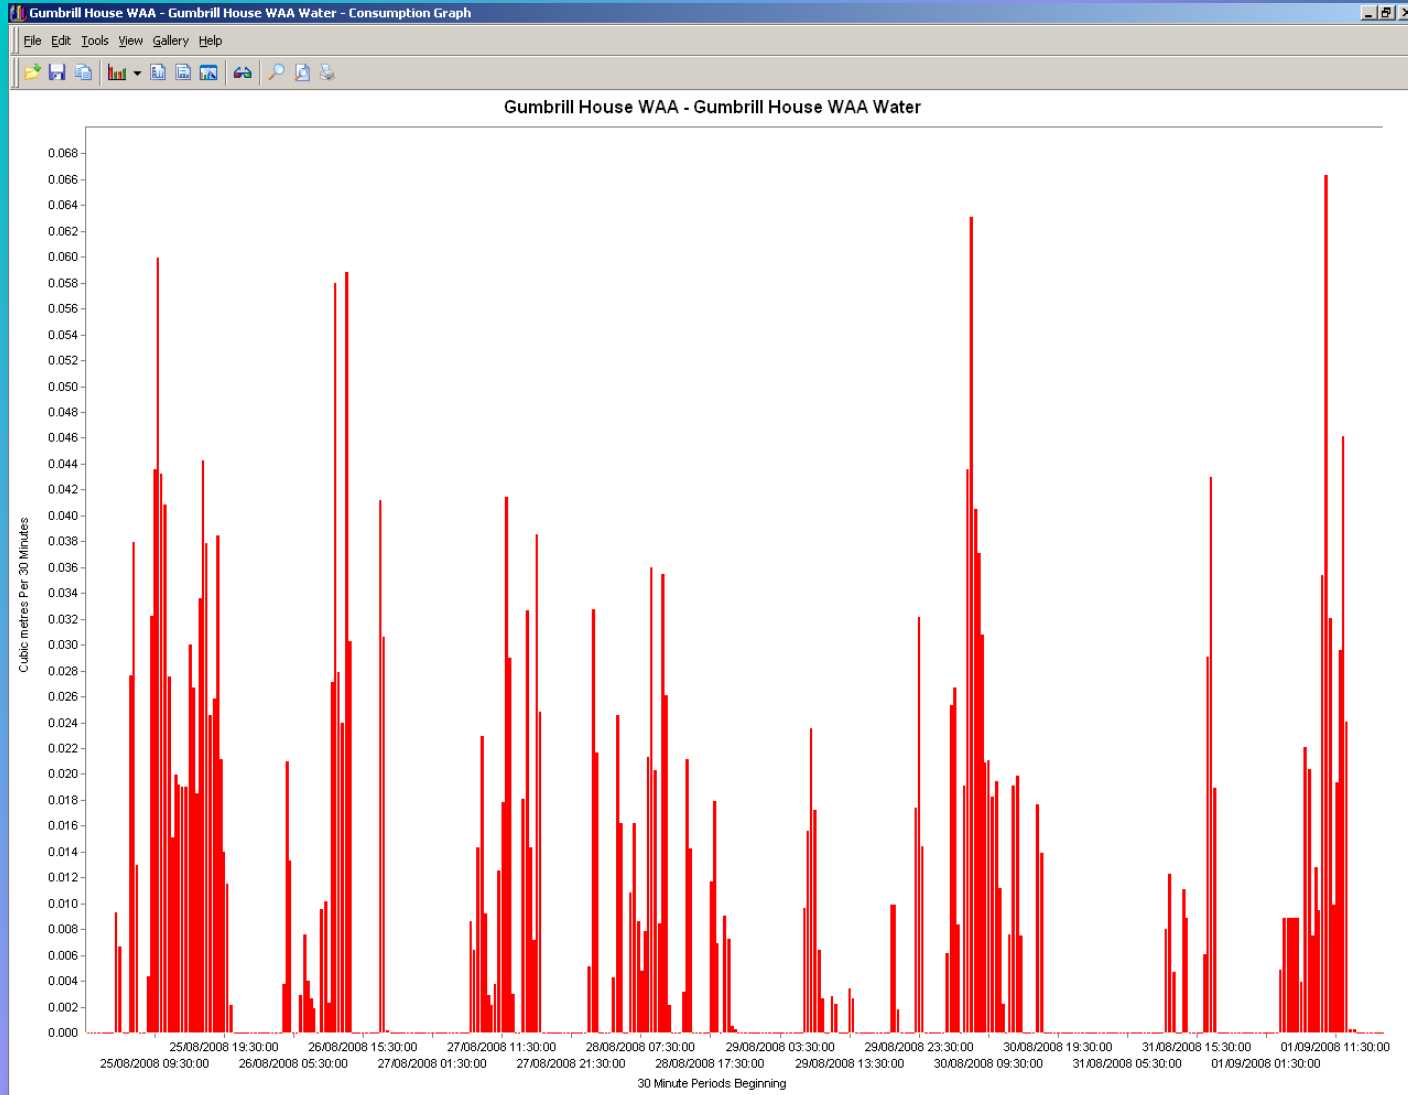

GUMBRILL HOUSE

Gumbrill House - Gas

Actual gas usage compared to target

Gumbrill House - Water

Actual water usage compared to target

Gumbrill House - Electricity

Electricity Usage Profile