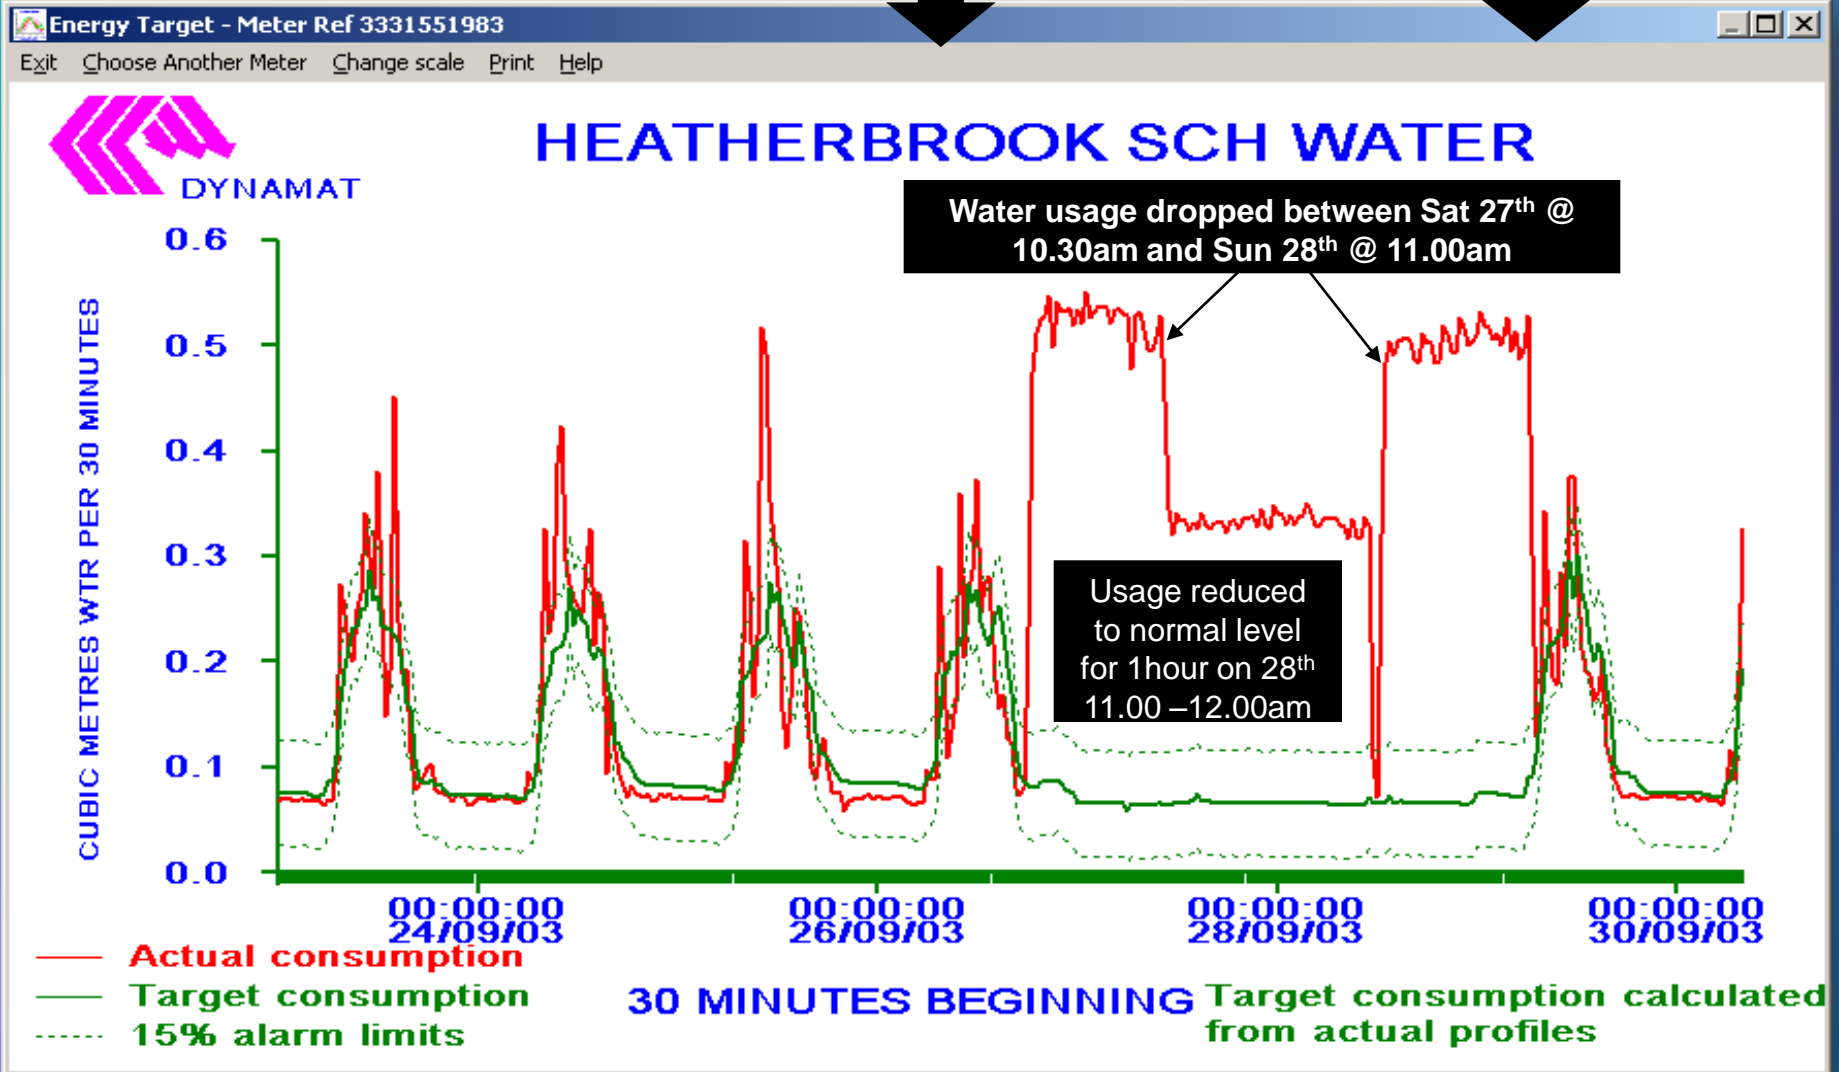

HEATHERBROOK PRIMARY SCHOOL

Heatherbrooke Primary School - Gas

Gas Profile

Heatherbrooke Primary School - Water

Water Profile

Heatherbrooke Primary School - Water

Water Profile

Water leak started at approx. 6pm on Friday 26th September

Water leak repaired at approx. 6.30am on Monday 29th September

Heatherbrooke Primary School - Electricity

Electricity Profile