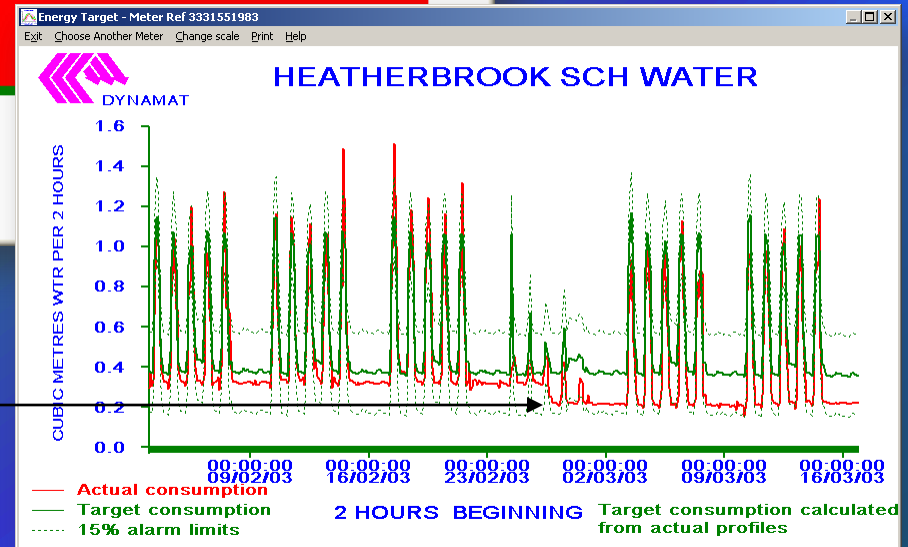

HEATHERBROOK PRIMARY SCHOOL

Heatherbrooke Primary School - Gas

Gas Profile

Heatherbrooke Primary School - Water

Water Profile

Heatherbrooke Primary School - Water

Water Profile

Water leak started at approx. 6pm on Friday 26th September

Water leak repaired at approx. 6.30am on Monday 29th September

Heatherbrooke Primary School - Electricity

Electricity Profile