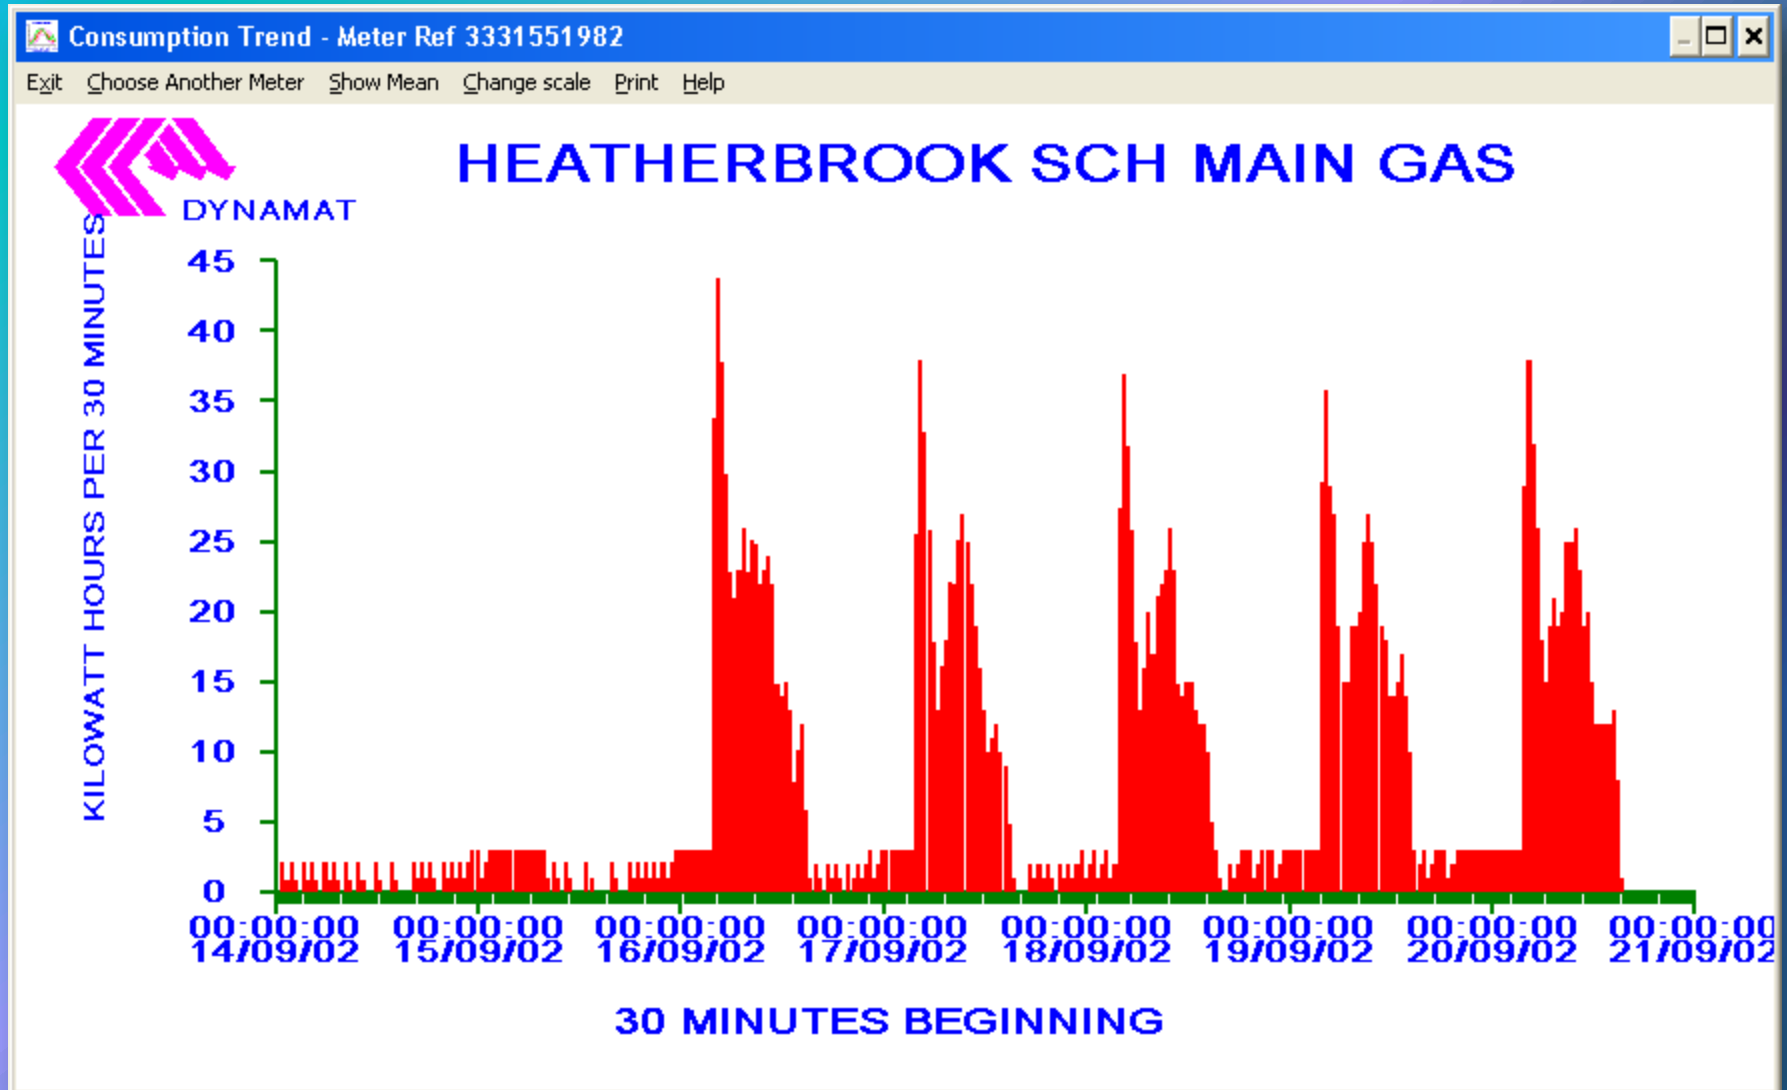

HEATHERBROOK PRIMARY SCHOOL

Heatherbrooke Primary School - Gas

Gas Profile

Heatherbrooke Primary School - Water

Water Profile

Heatherbrooke Primary School - Water

Water Profile

Water leak started at approx. 6pm on Friday 26th September

Water leak repaired at approx. 6.30am on Monday 29th September

Heatherbrooke Primary School - Electricity

Electricity Profile