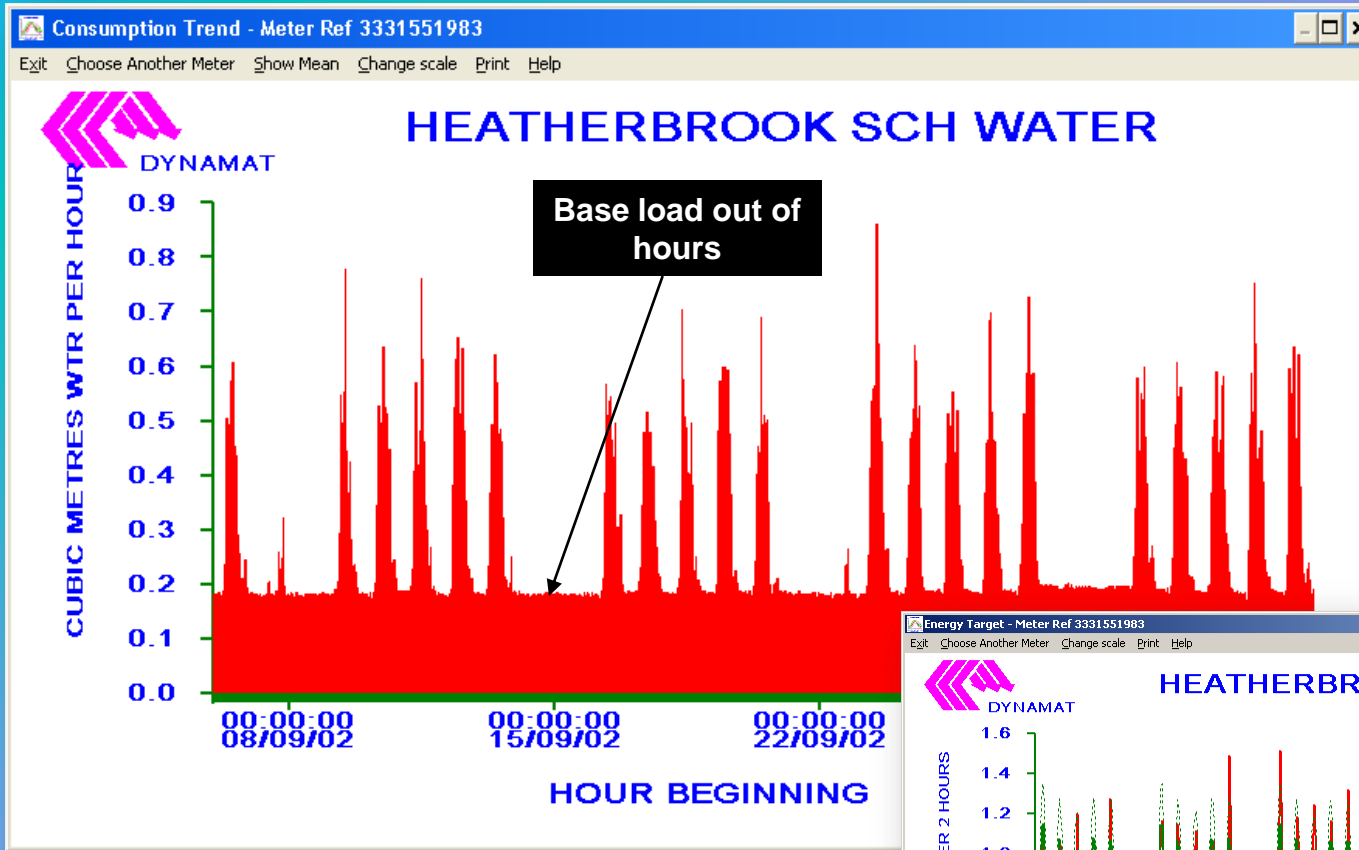

HEATHERBROOK PRIMARY SCHOOL

Heatherbrooke Primary School - Gas

Gas Profile

Heatherbrooke Primary School - Water

Water Profile

Heatherbrooke Primary School - Water

Water Profile

Water leak started at approx. 6pm on Friday 26th September

Water leak repaired at approx. 6.30am on Monday 29th September

Heatherbrooke Primary School - Electricity

Electricity Profile