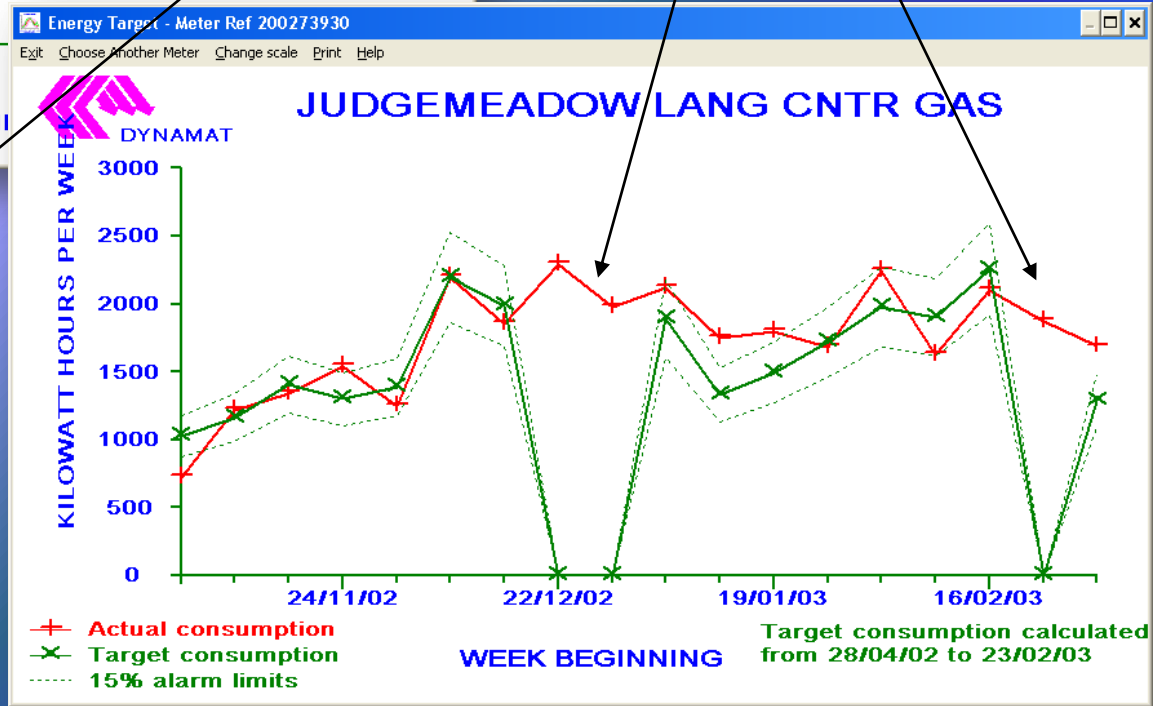

JUDGE MEADOW COMMUNITY COLLEGE

Judge Meadow Community College - Gas

Wastage

Wastage

Judge Meadow Community College - Water

Base load

Judge Meadow Community College - Electricity