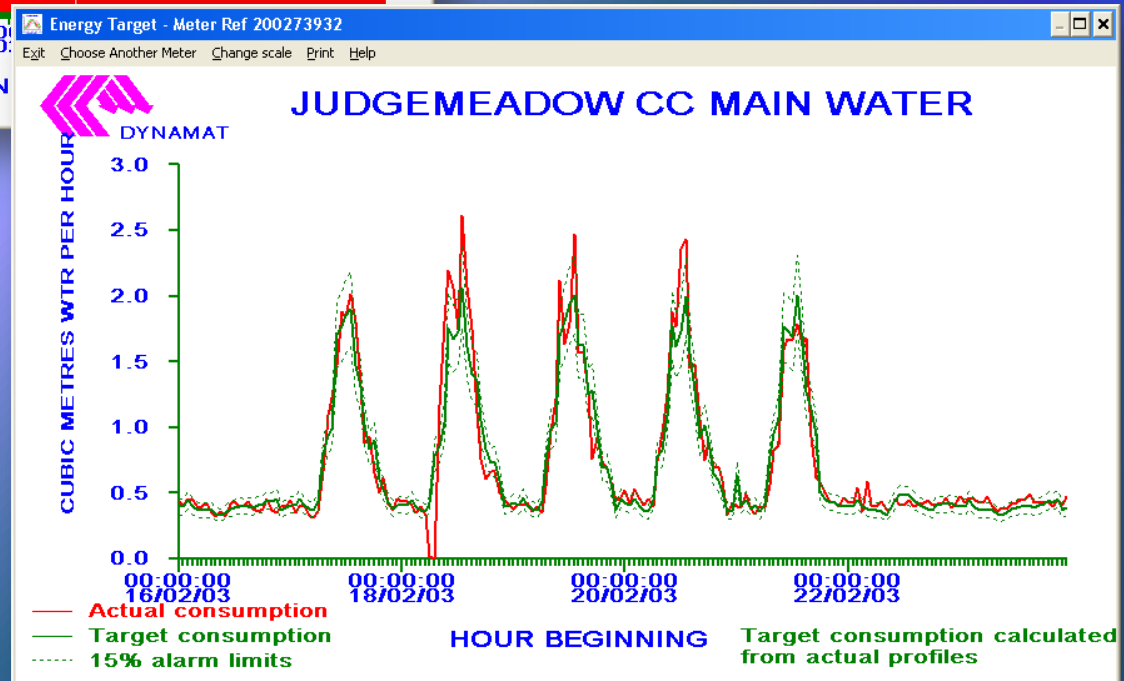

JUDGE MEADOW COMMUNITY COLLEGE

Judge Meadow Community College - Gas

Wastage

Wastage

Judge Meadow Community College - Water

Base load

Judge Meadow Community College - Electricity