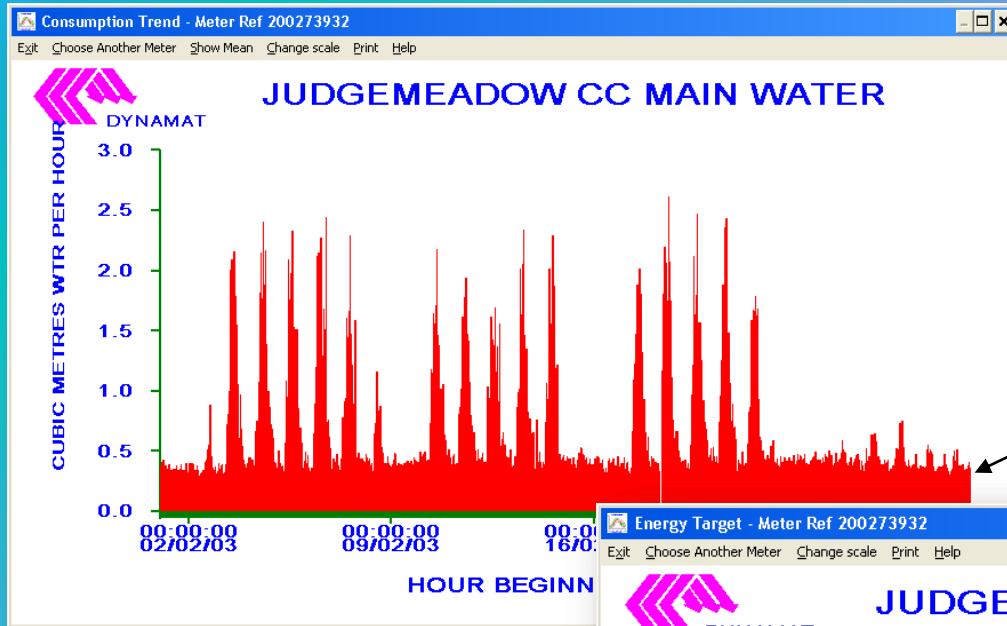

JUDGE MEADOW COMMUNITY COLLEGE

Judge Meadow Community College - Gas

Wastage

Wastage

Judge Meadow Community College - Water

Base load

Judge Meadow Community College - Electricity