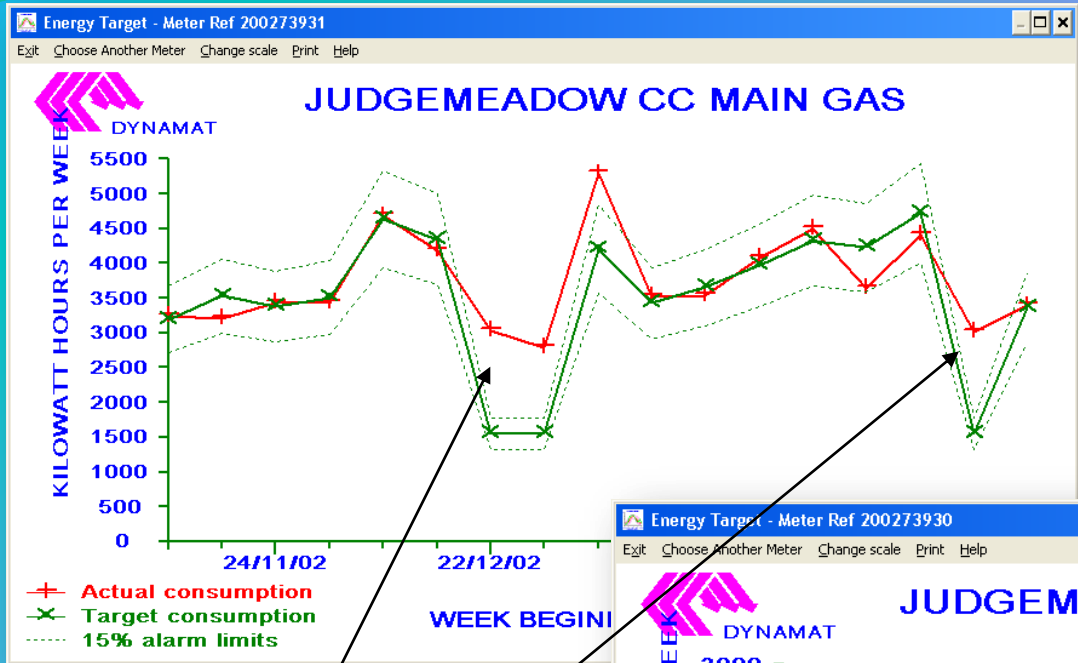

JUDGE MEADOW COMMUNITY COLLEGE

Judge Meadow Community College - Gas

Wastage

Wastage

Judge Meadow Community College - Water

Base load

Judge Meadow Community College - Electricity