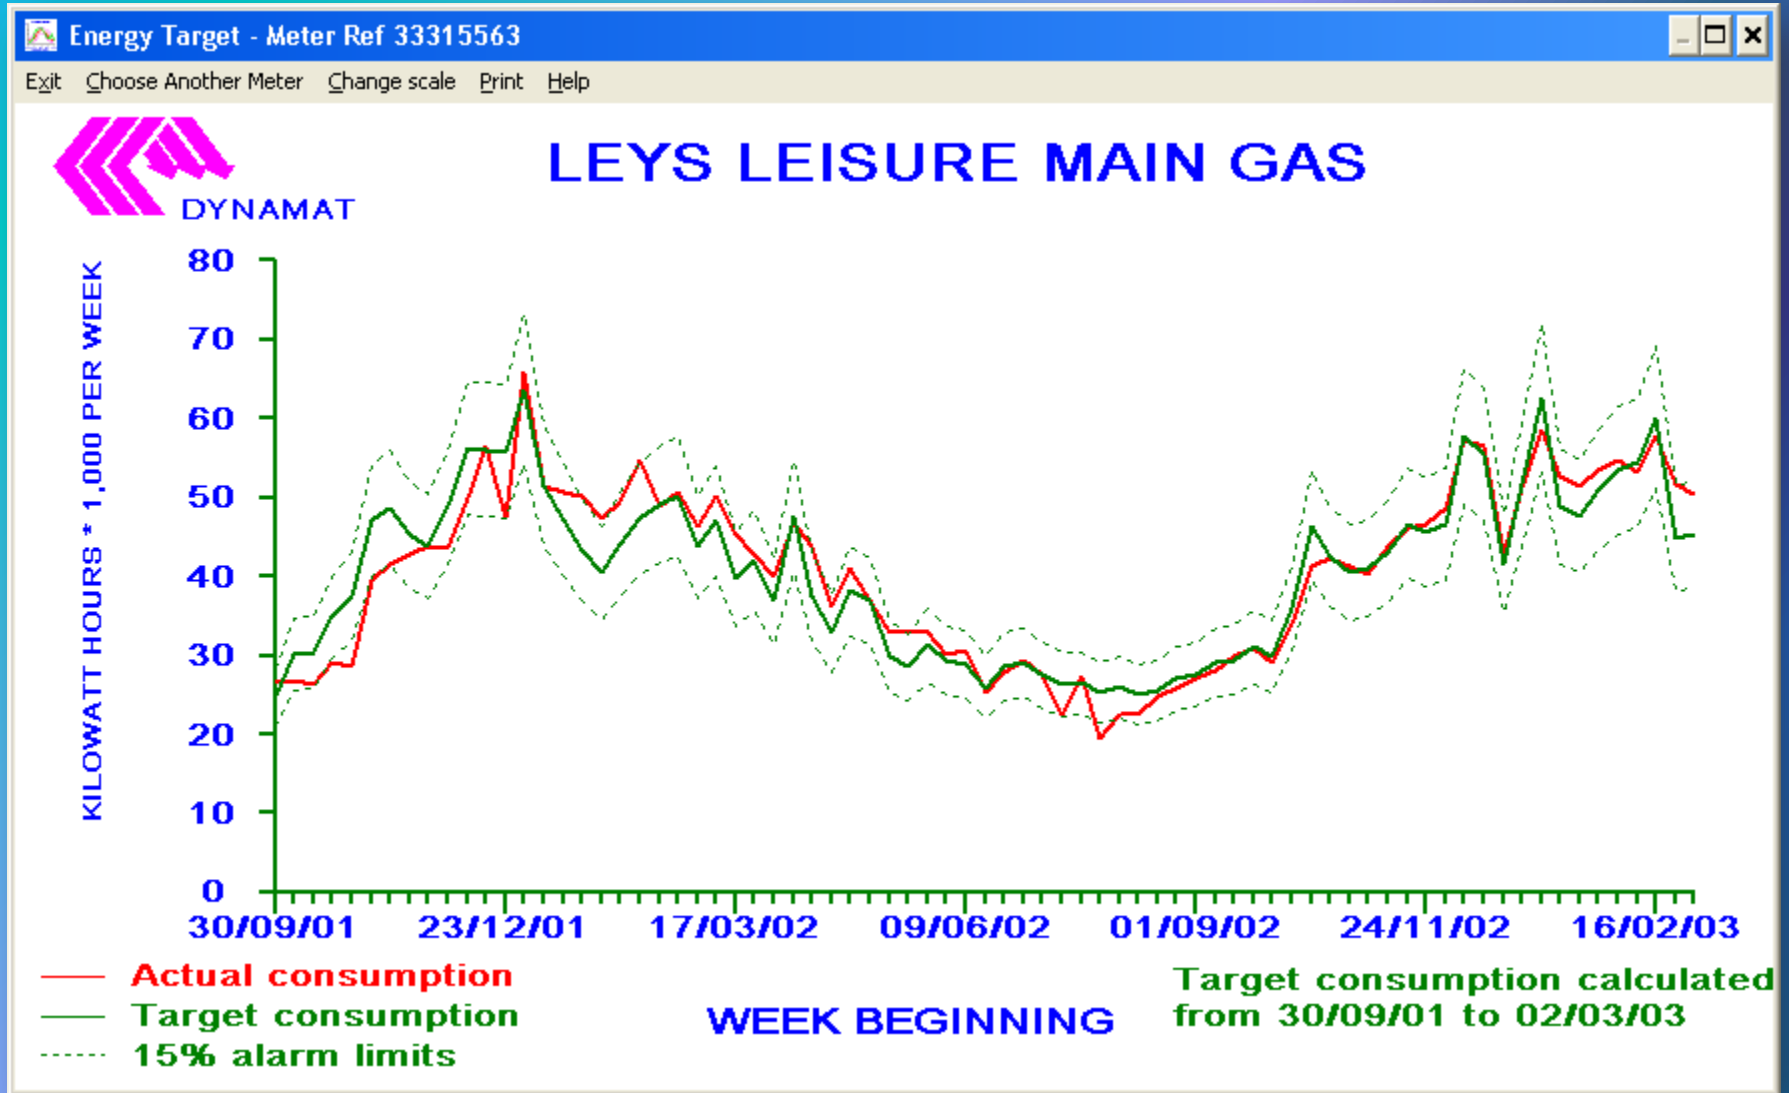

Leicester Leys Leisure Centre

LEICESTER LEYS LEISURE CENTRE

- **This prestigious centre provides the ultimate leisure experience for the people of Leicester. Facilities include a leisure pool, flume ride and a toddlers and baby pool.**
- **The indoor sports hall is used for badminton, basketball, five-a-side and tennis.**
- **The complex is served by the Beaumont Park Pavilion with changing rooms, showers and lounge area.**
- **Recently added facilities include a state-of-the-art lifestyle fitness suite and the East Midlands highest indoor climbing wall. The 'Tower' climbing centre includes sessions for novice, intermediate and experienced climbers.**
- **Catering facilities consist of a snack bar and lounge bar.**

Leicester Leys Leisure Centre - Gas

Leicester Leys Leisure Centre - Water

Blue - Main meter water usage

Red - Pool water meter

A member of staff at the Leisure Centre left the manual bypass pool water top-up valve on over night with an over use of £346.96 of water.