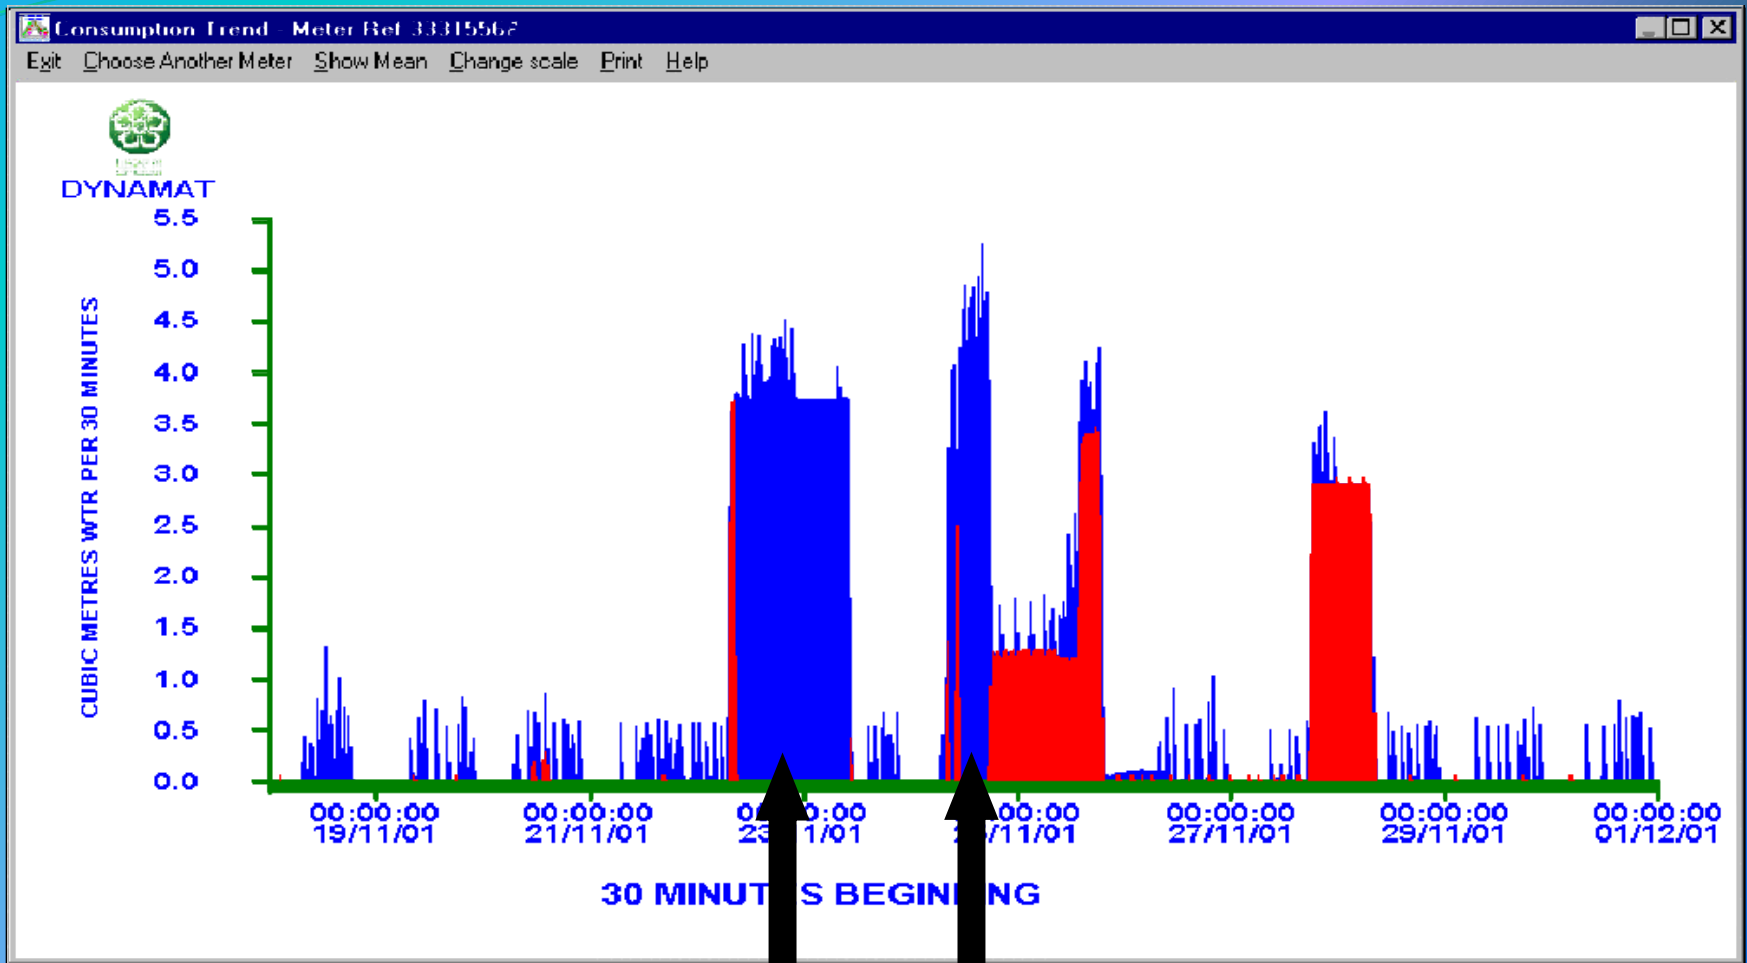

Leicester Leys Leisure Centre

LEICESTER LEYS LEISURE CENTRE

- **This prestigious centre provides the ultimate leisure experience for the people of Leicester. Facilities include a leisure pool, flume ride and a toddlers and baby pool.**
- **The indoor sports hall is used for badminton, basketball, five-a-side and tennis.**
- **The complex is served by the Beaumont Park Pavilion with changing rooms, showers and lounge area.**
- **Recently added facilities include a state-of-the-art lifestyle fitness suite and the East Midlands highest indoor climbing wall. The 'Tower' climbing centre includes sessions for novice, intermediate and experienced climbers.**
- **Catering facilities consist of a snack bar and lounge bar.**

Leicester Leys Leisure Centre - Gas

Leicester Leys Leisure Centre - Water

Blue - Main meter water usage

Red - Pool water meter

A member of staff at the Leisure Centre left the manual bypass pool water top-up valve on over night with an over use of £346.96 of water.