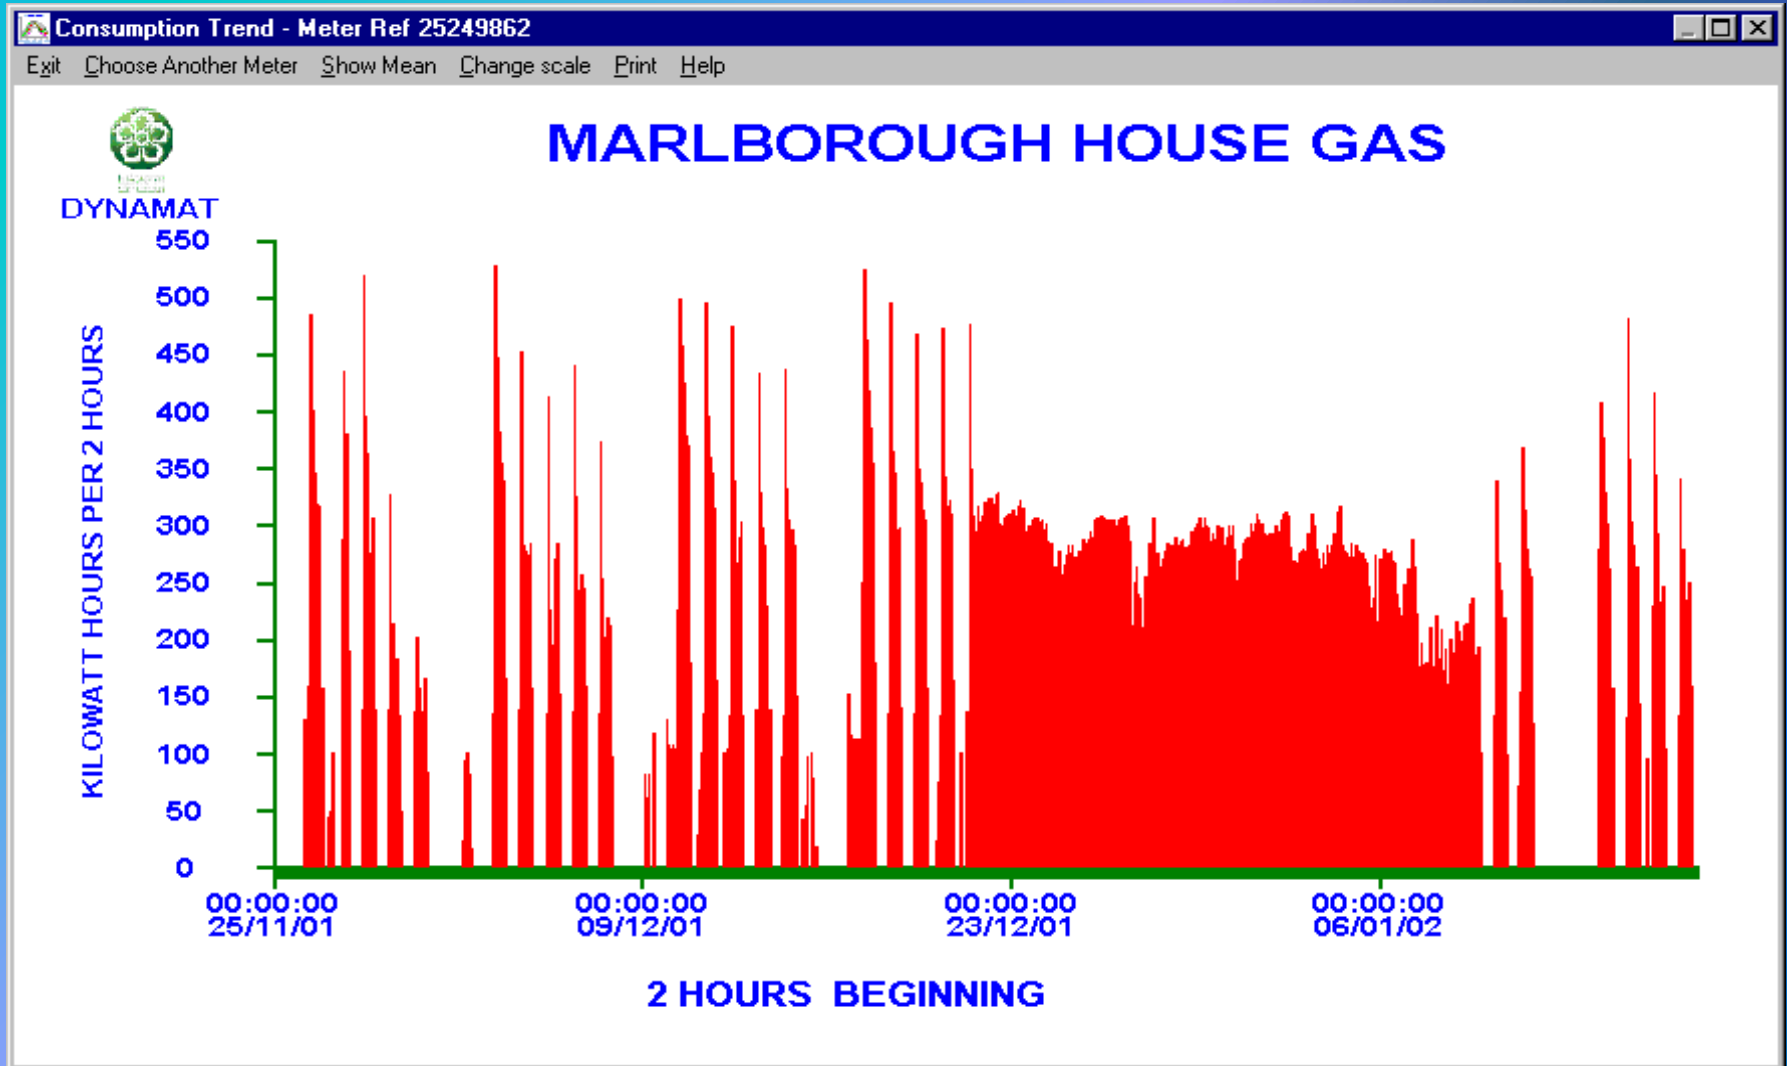

MARLBOROUGH HOUSE

Marlborough House - Gas

Heating manually switched to constant ON over Christmas period

Cost £680 in extra gas usage

Marlborough House - Water

Water base load has been under investigation

Marlborough House - Electricity

Marlborough House – Electricity Savings

Equipment left running out of normal hours