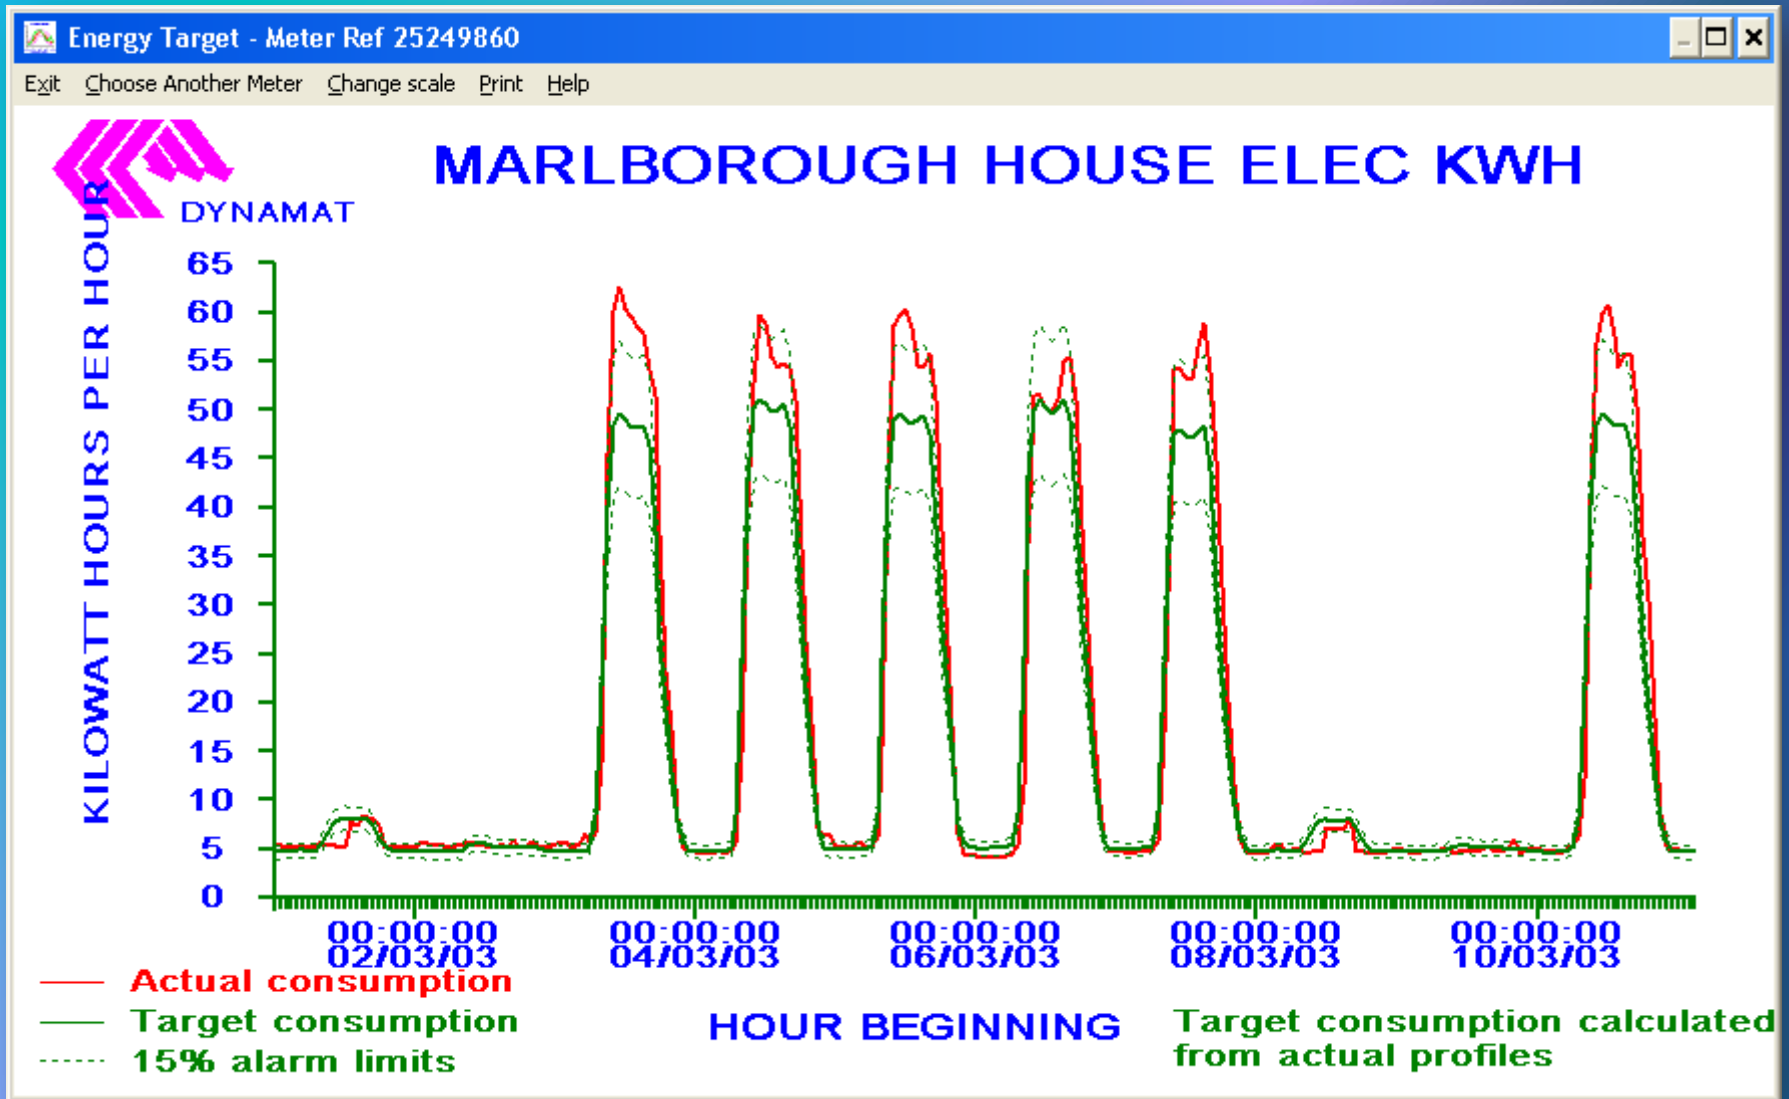

MARLBOROUGH HOUSE

Marlborough House - Gas

Heating manually switched to constant ON over Christmas period

Cost £680 in extra gas usage

Marlborough House - Water

Water base load has been under investigation

Marlborough House - Electricity

Marlborough House – Electricity Savings

Equipment left running out of normal hours