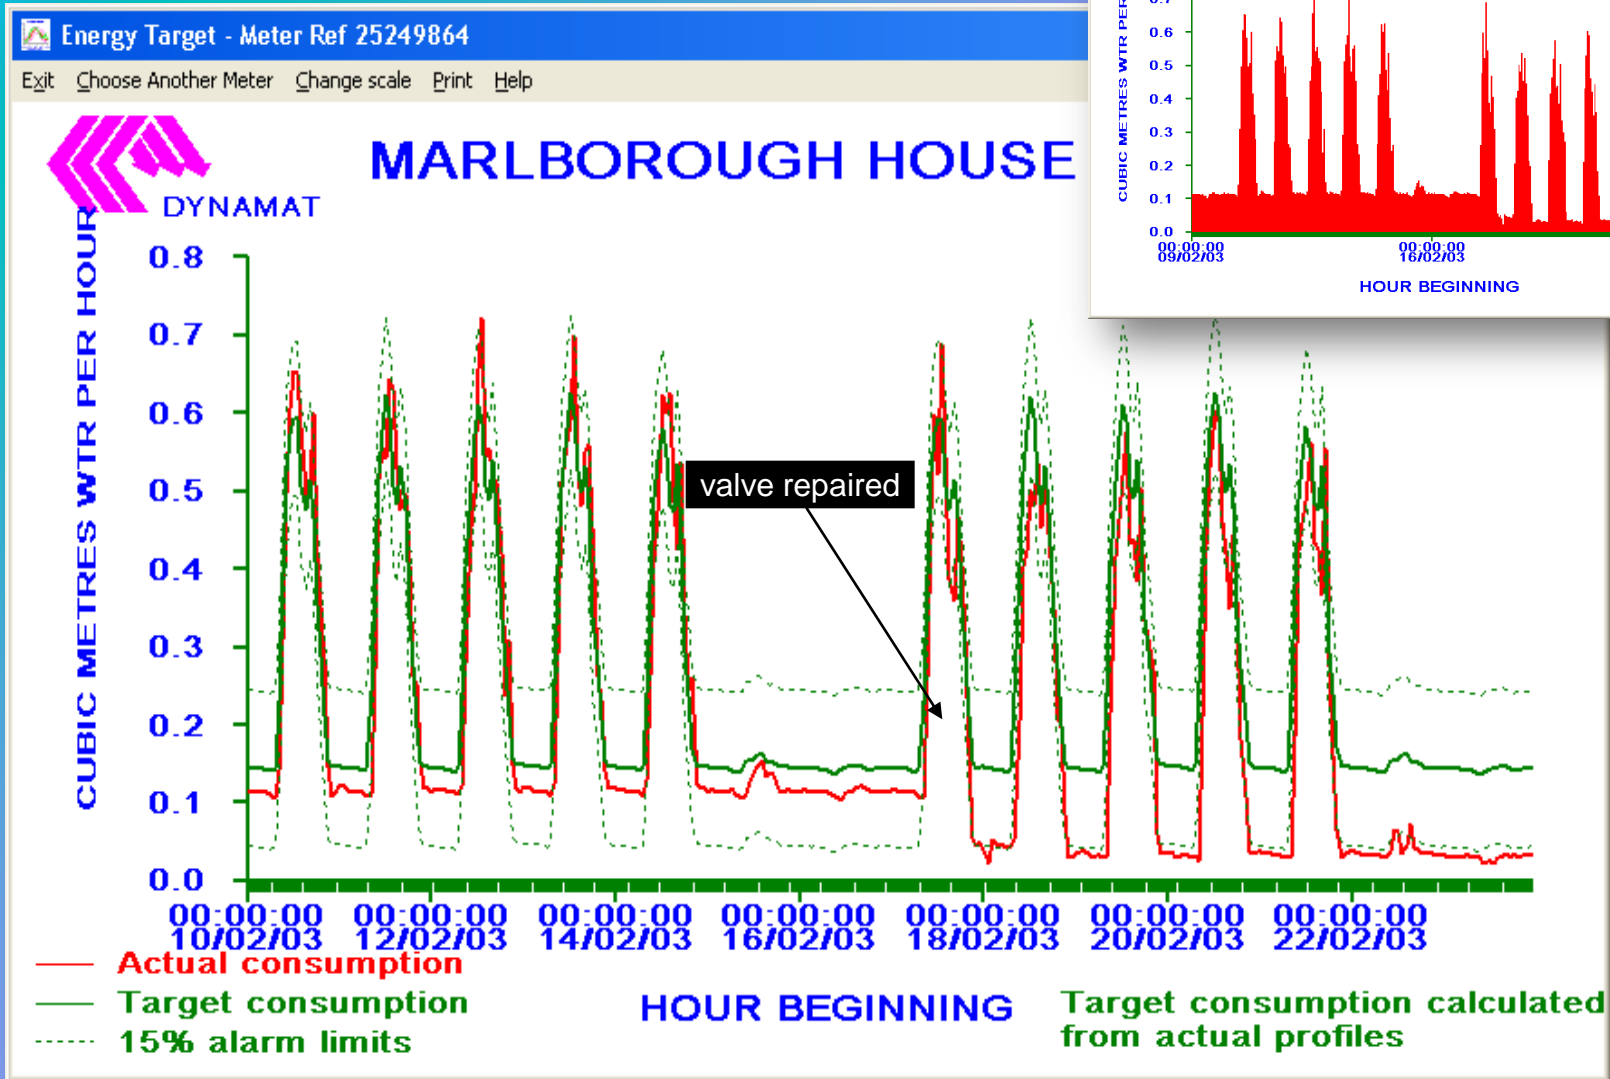

MARLBOROUGH HOUSE

Marlborough House - Gas

Heating manually switched to constant ON over Christmas period

Cost £680 in extra gas usage

Marlborough House - Water

Water base load has been under investigation

Marlborough House - Electricity

Marlborough House – Electricity Savings

Equipment left running out of normal hours