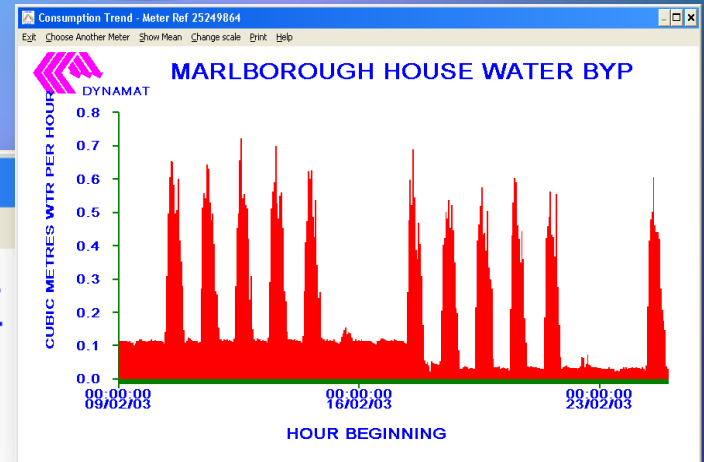

MARLBOROUGH HOUSE

Marlborough House - Gas

Heating manually switched to constant ON over Christmas period

Cost £680 in extra gas usage

Marlborough House - Water

Water base load has been under investigation

Marlborough House - Electricity

Marlborough House – Electricity Savings

Equipment left running out of normal hours