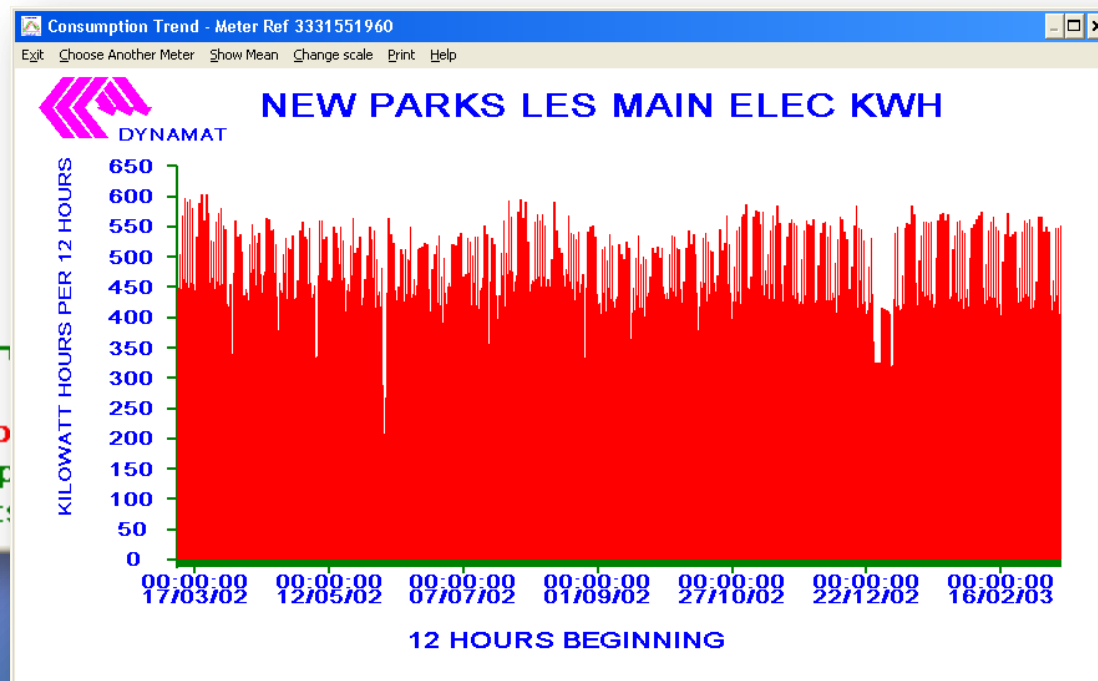

NEW PARKS LEISURE CENTRE

New Parks Leisure Centre - Gas

New Parks Leisure Centre - Water

consumption calculated from actual profiles

New Parks Leisure Centre - Electricity

16/02/03

n calculated