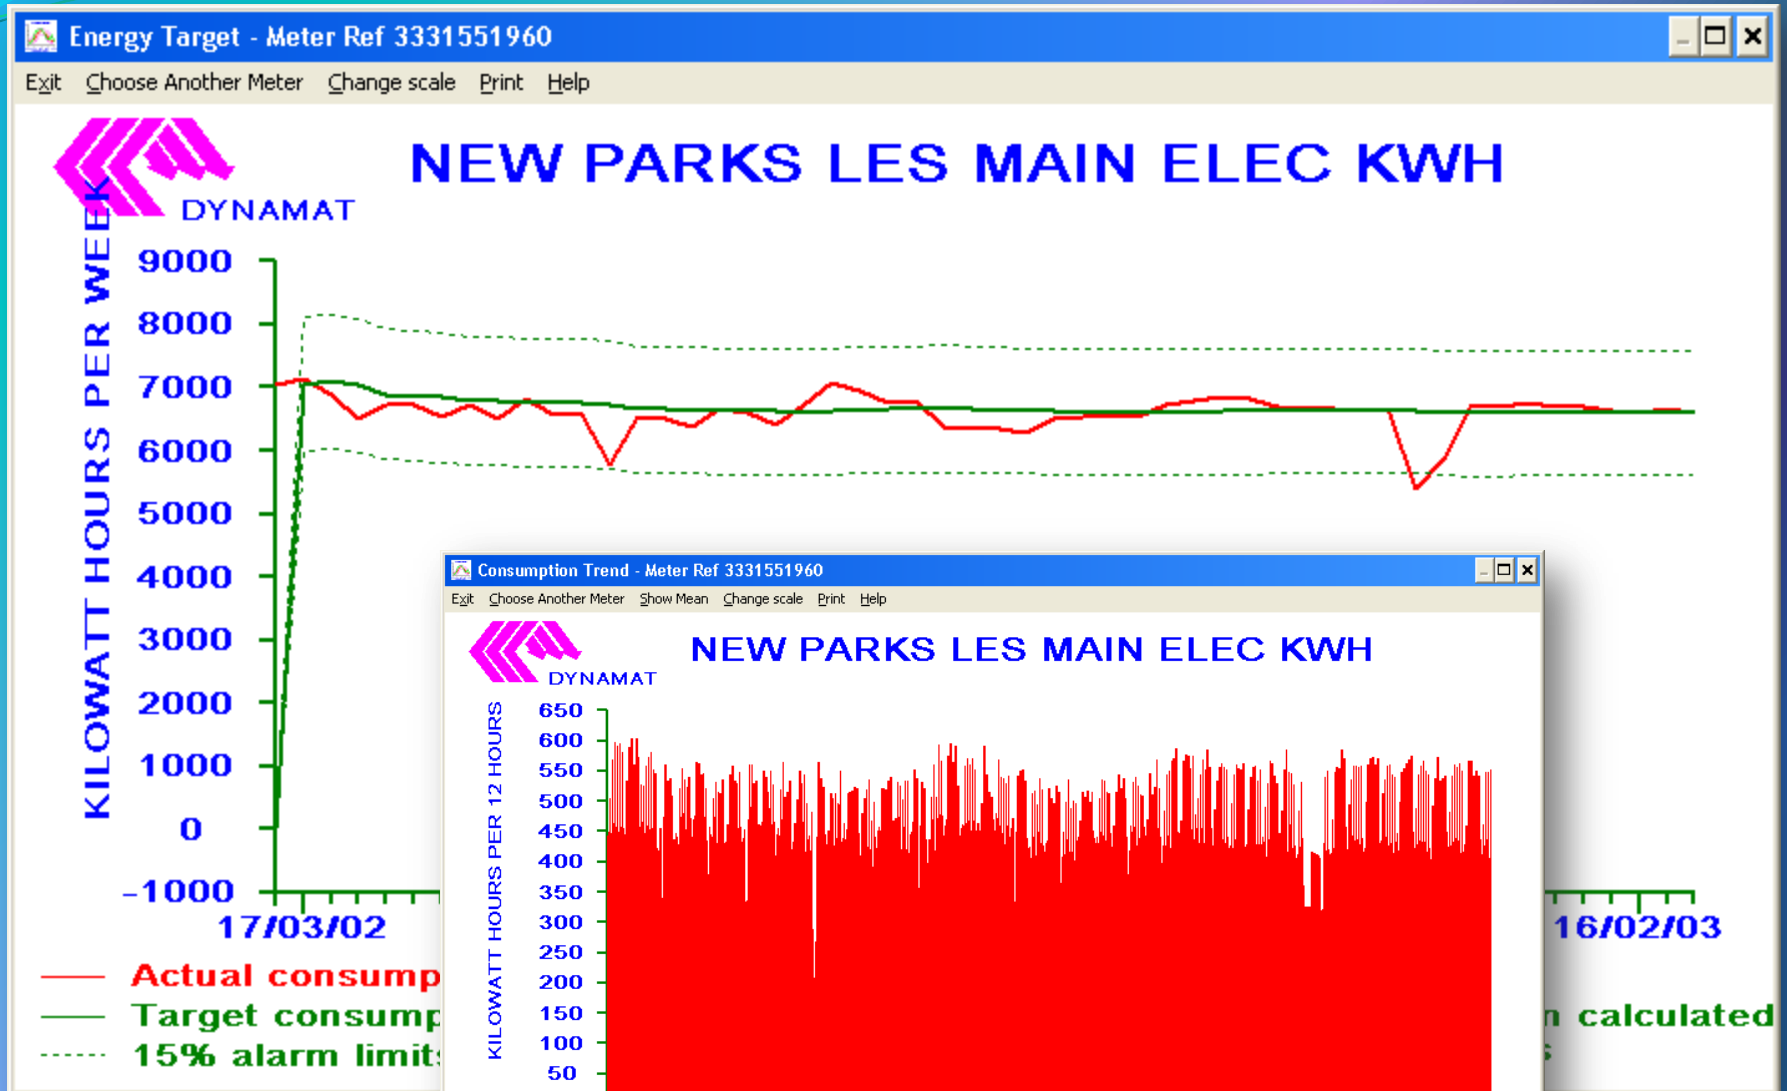

NEW PARKS LEISURE CENTRE

New Parks Leisure Centre - Gas

New Parks Leisure Centre - Water

consumption calculated from actual profiles

New Parks Leisure Centre - Electricity

16/02/03

n calculated