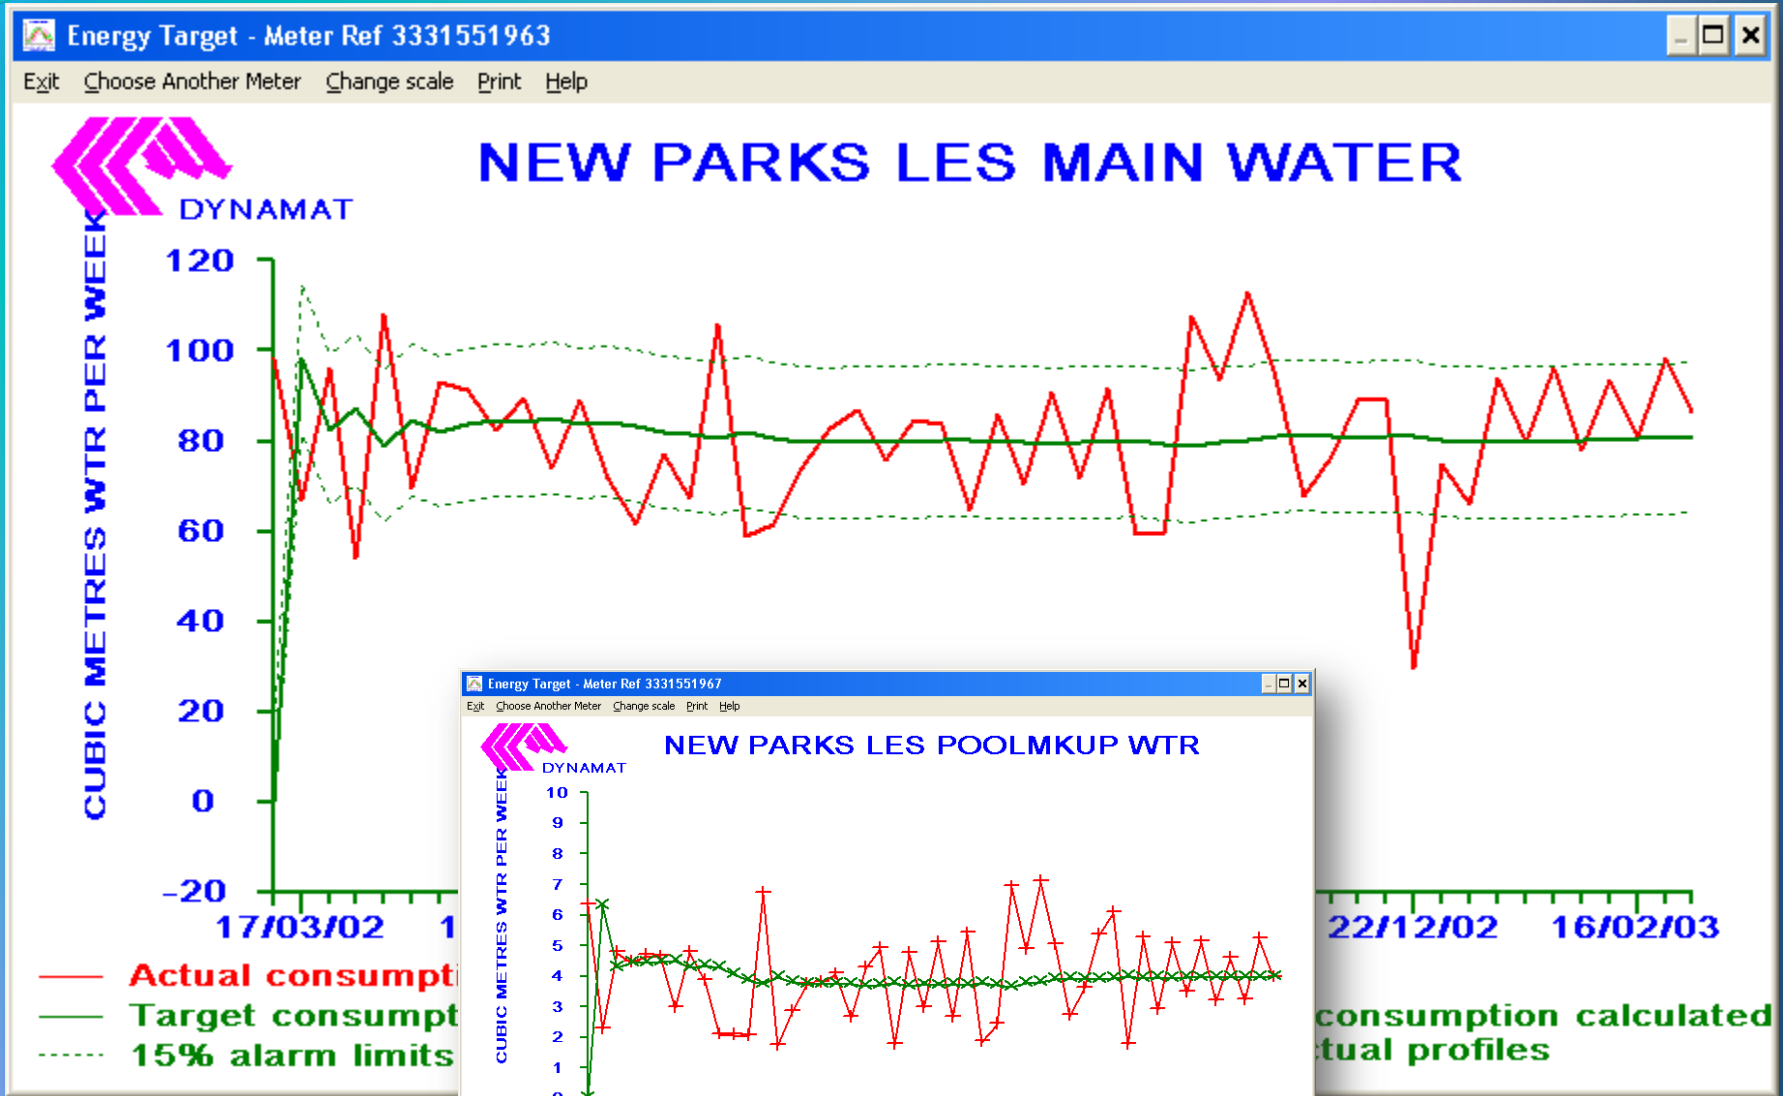

NEW PARKS LEISURE CENTRE

New Parks Leisure Centre - Gas

New Parks Leisure Centre - Water

consumption calculated from actual profiles

New Parks Leisure Centre - Electricity

16/02/03

n calculated