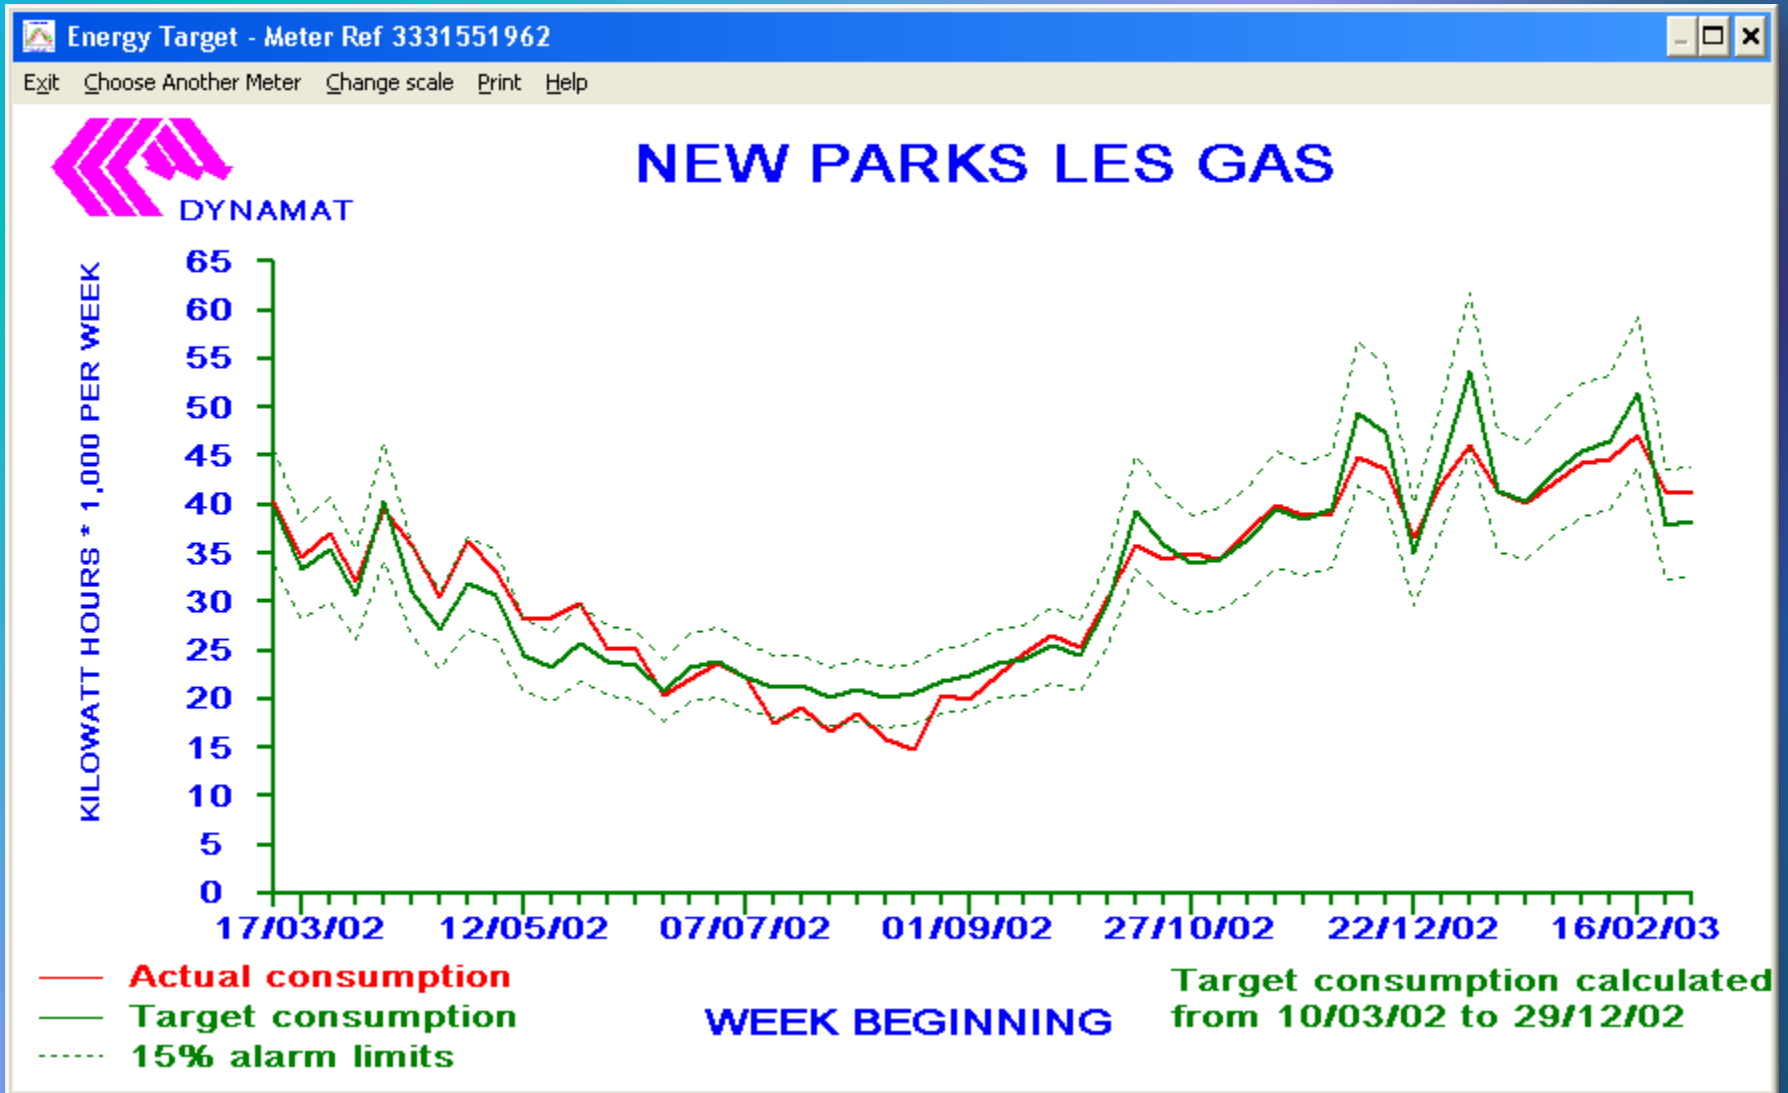

NEW PARKS LEISURE CENTRE

New Parks Leisure Centre - Gas

New Parks Leisure Centre - Water

consumption calculated from actual profiles

New Parks Leisure Centre - Electricity

16/02/03

n calculated