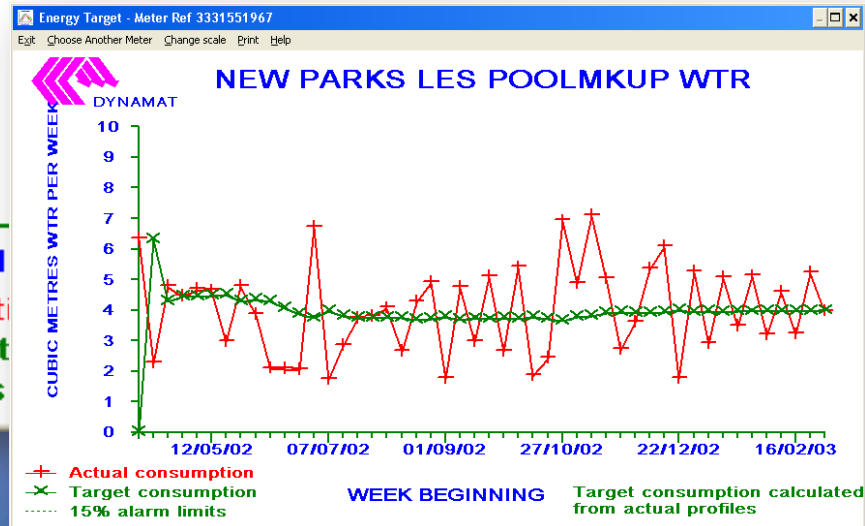

NEW PARKS LEISURE CENTRE

New Parks Leisure Centre - Gas

New Parks Leisure Centre - Water

consumption calculated from actual profiles

New Parks Leisure Centre - Electricity

16/02/03

n calculated