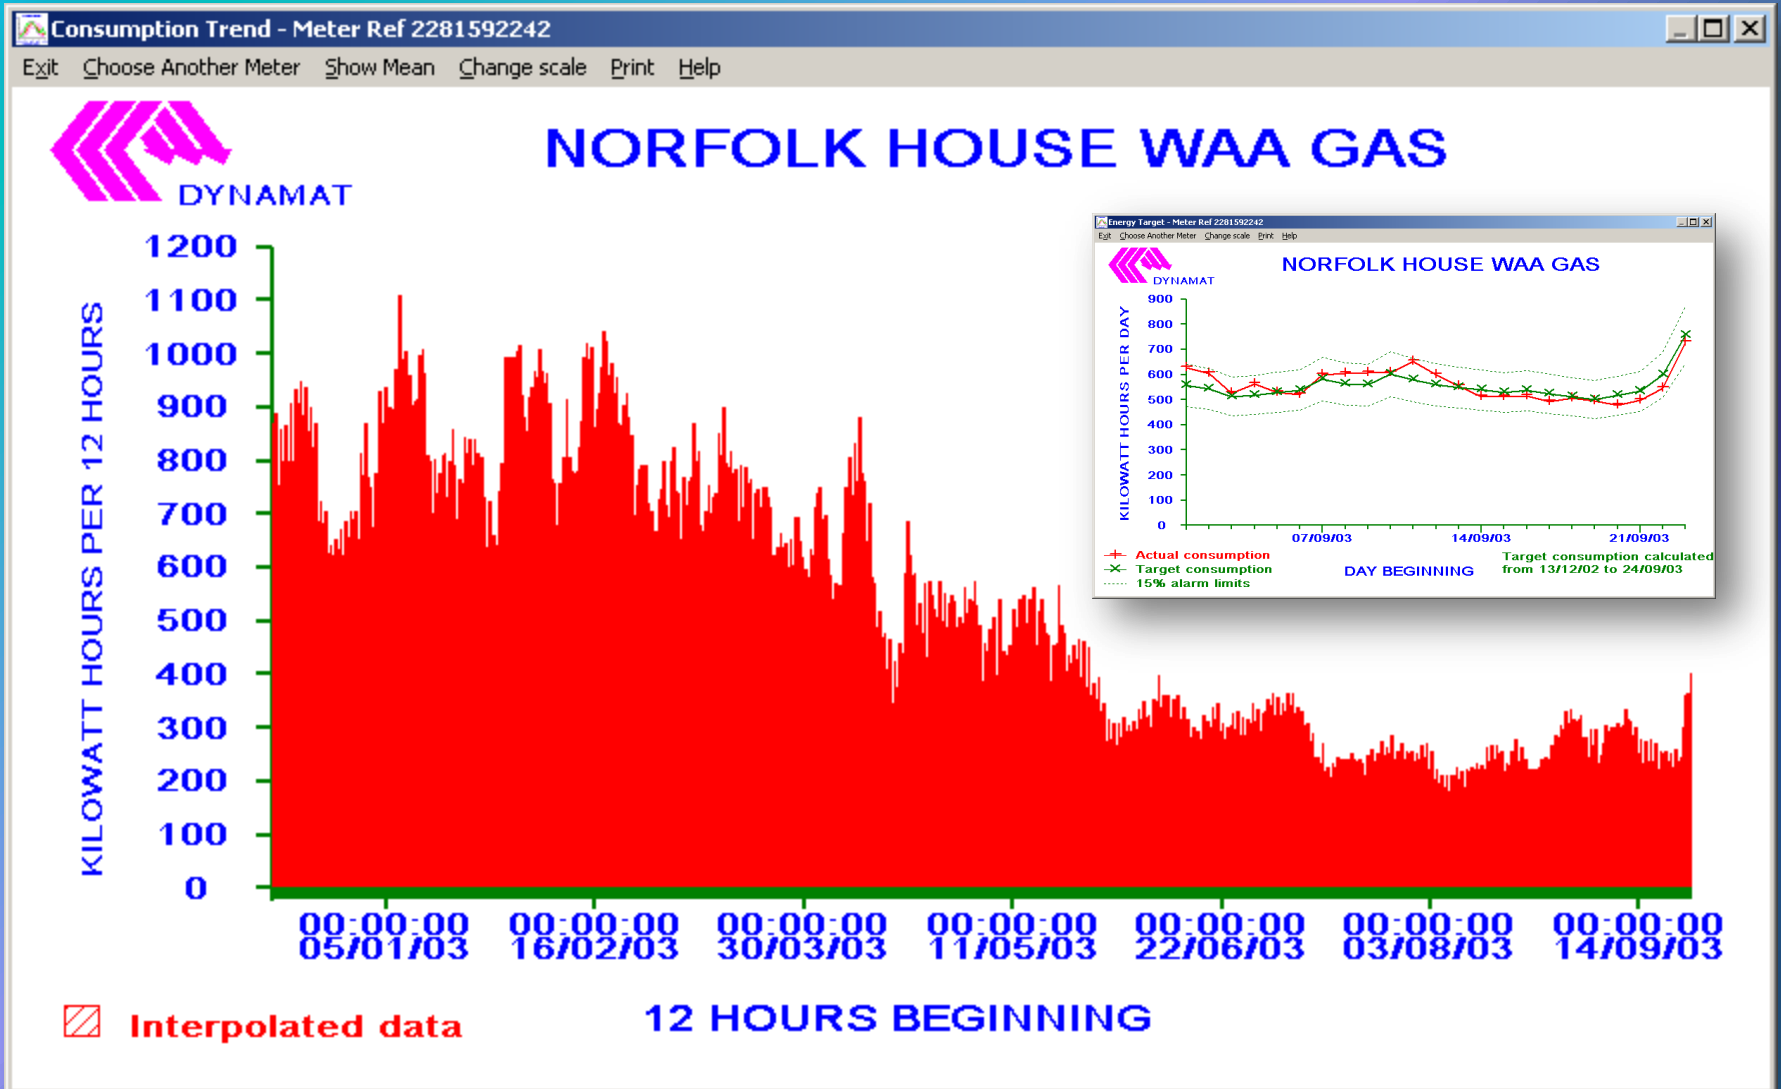

NORFOLK HOUSE WWA

Norfolk House WAA - Gas

Actual gas usage compared to target

Norfolk House WAA - Water

Actual water usage compared to target

Norfolk House WAA - Electricity

Electricity Usage Profile