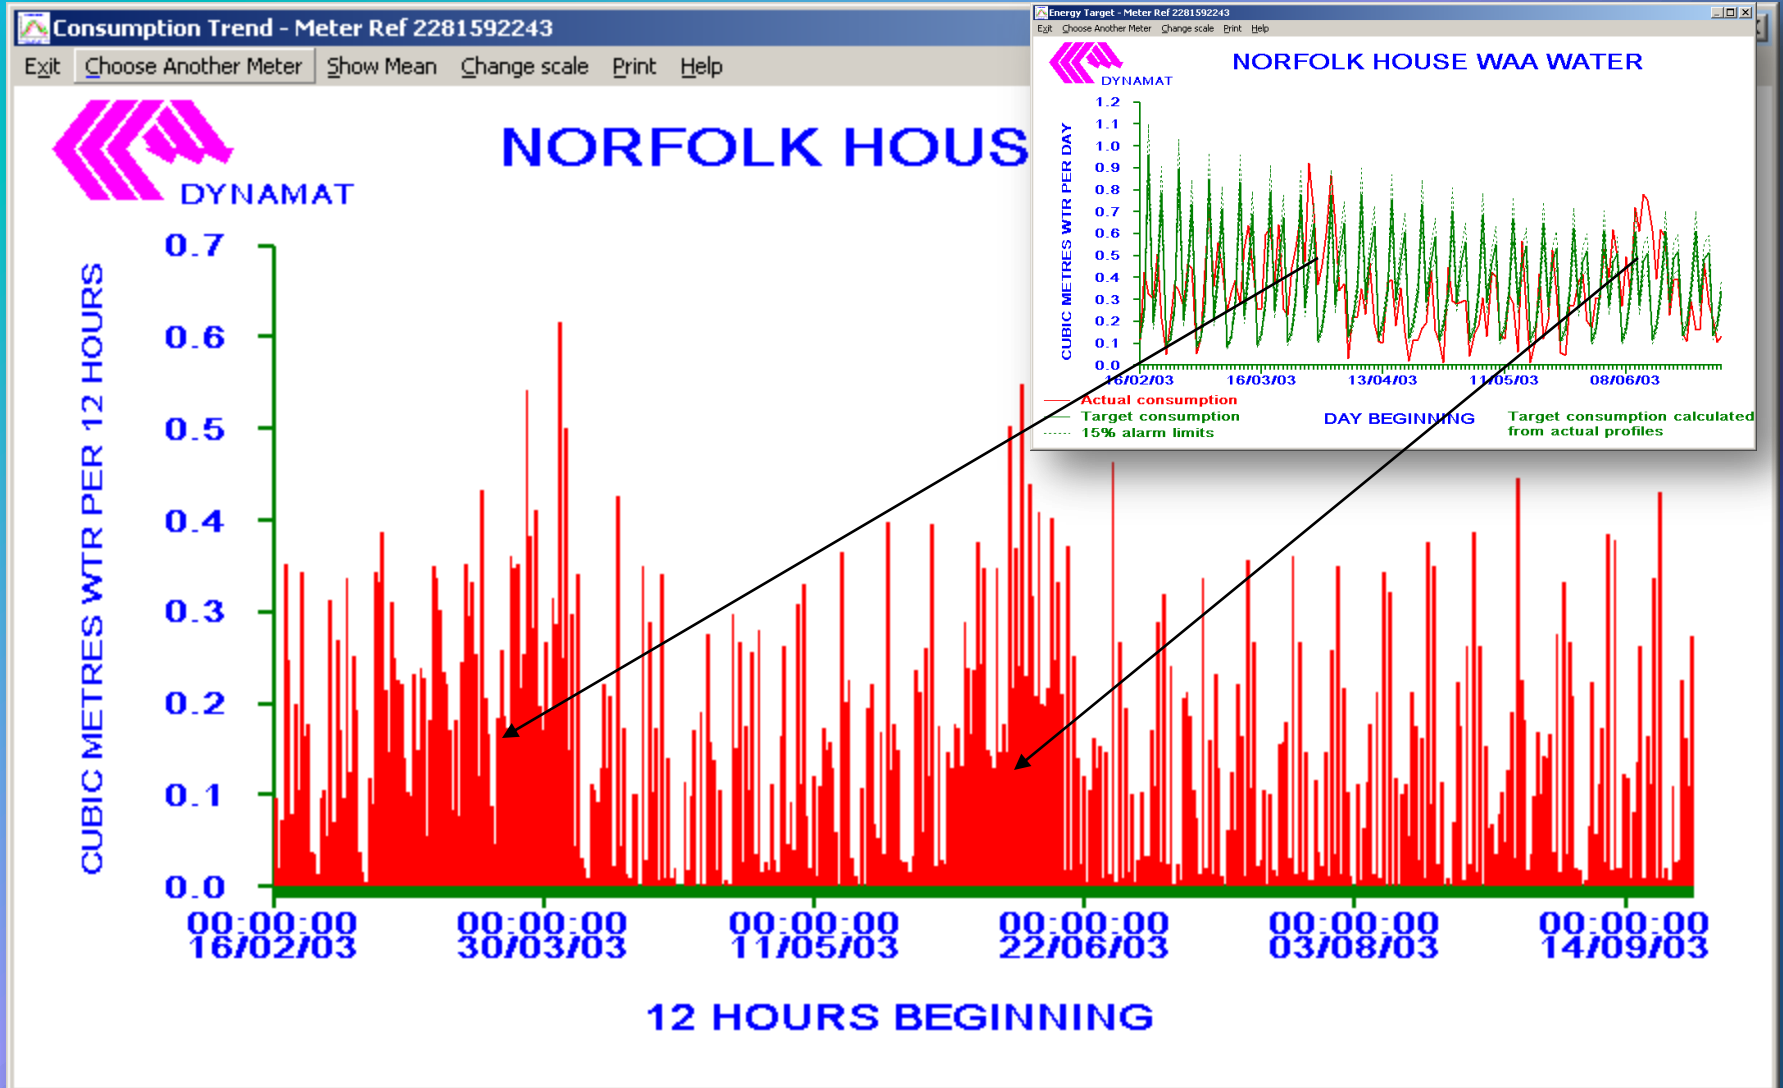

NORFOLK HOUSE WWA

Norfolk House WAA - Gas

Actual gas usage compared to target

Norfolk House WAA - Water

Actual water usage compared to target

Norfolk House WAA - Electricity

Electricity Usage Profile