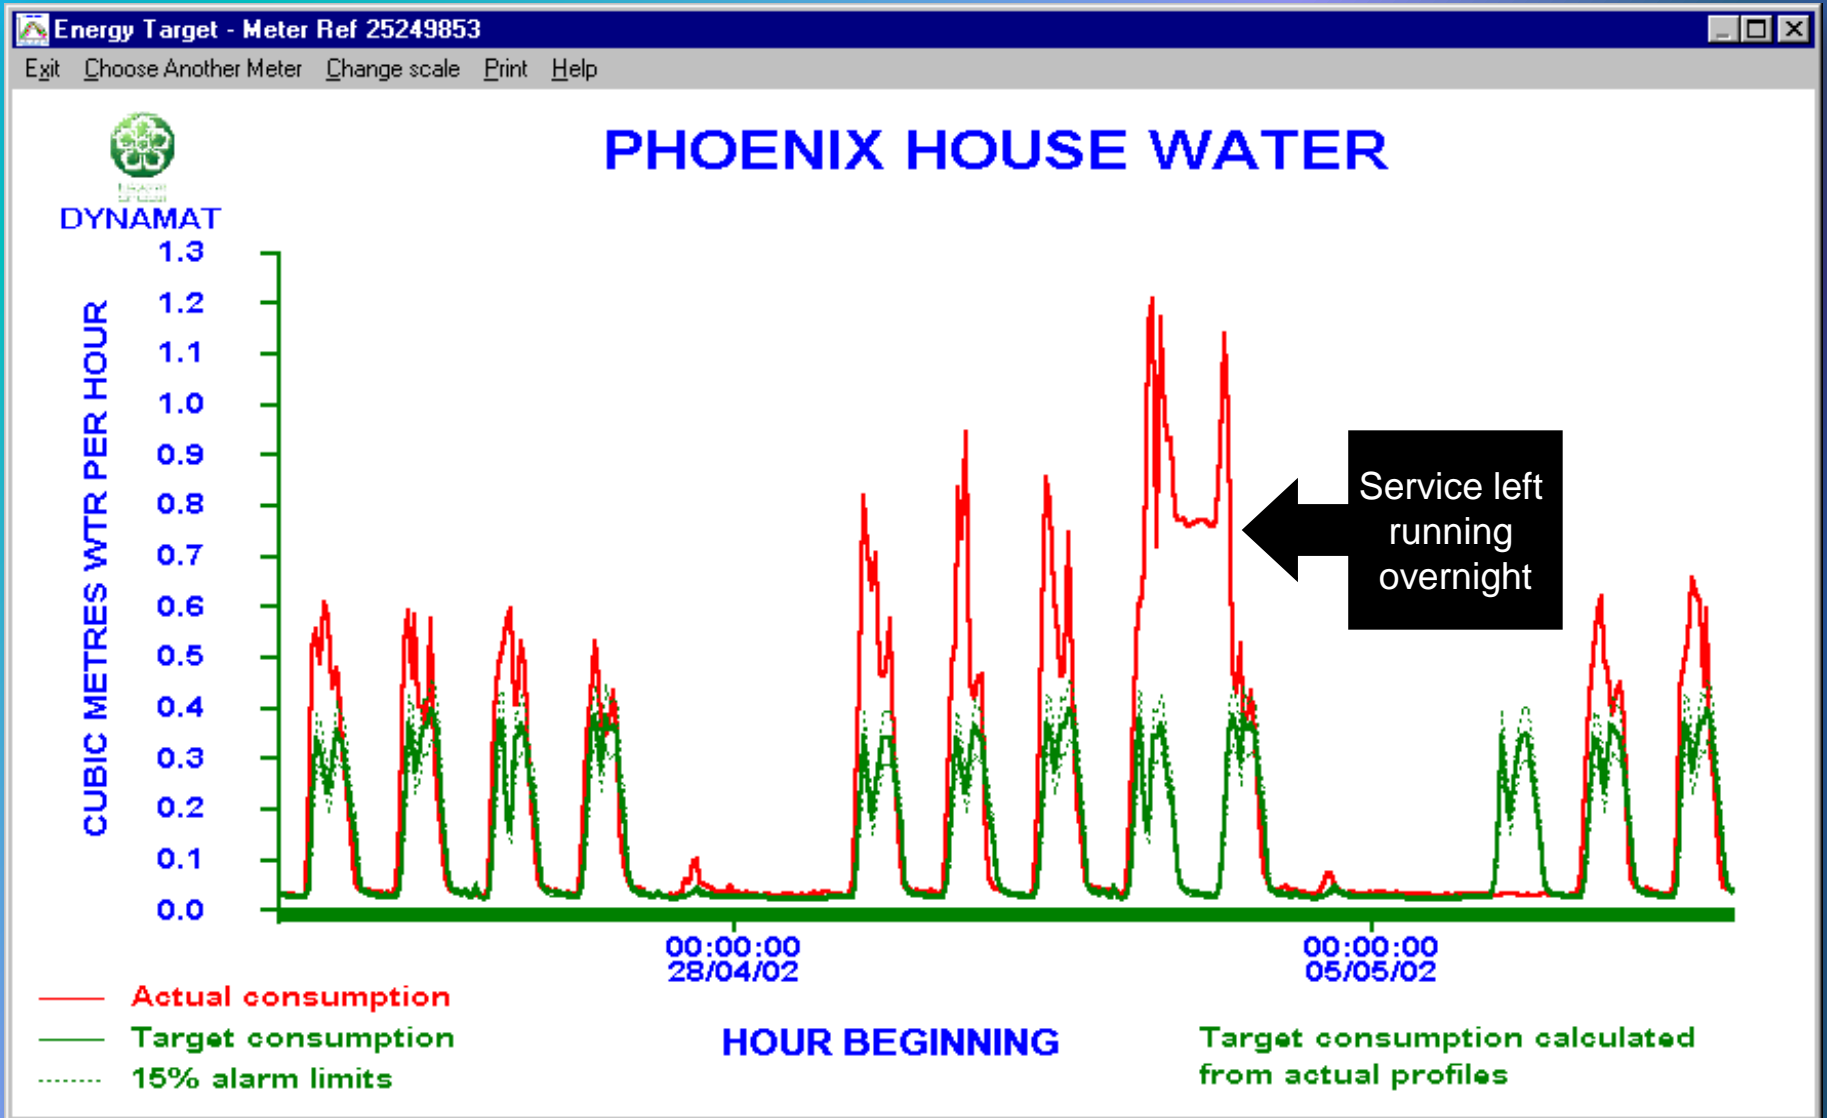

Phoenix House

Phoenix House - Gas

Heating manually switched to constant ON

Phoenix House - Water

Phoenix House – Water

High usage is not consistent with a water leak.
Profile indicates increased usage starts at approx. 6pm and ends approx. 8pm, however on Monday it ended between 2-3am.