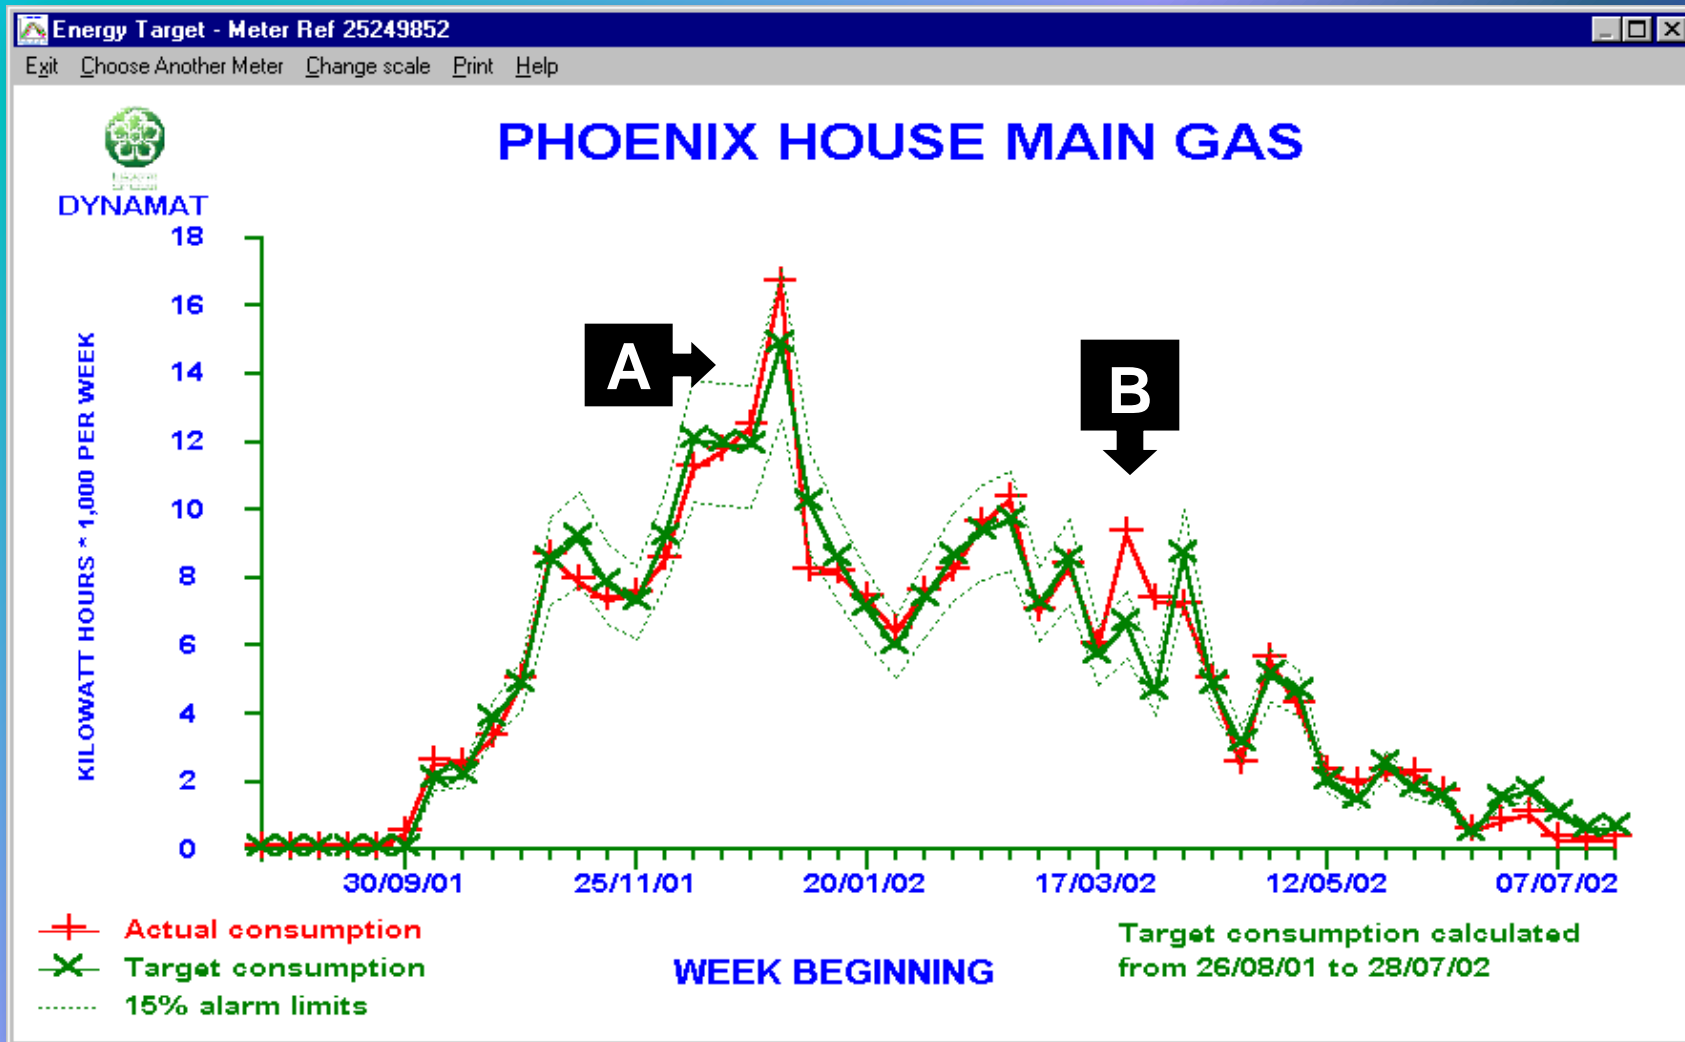

Phoenix House

Phoenix House - Gas

Heating manually switched to constant ON

Phoenix House - Water

Phoenix House – Water

High usage is not consistent with a water leak.
Profile indicates increased usage starts at approx. 6pm and ends approx. 8pm, however on Monday it ended between 2-3am.