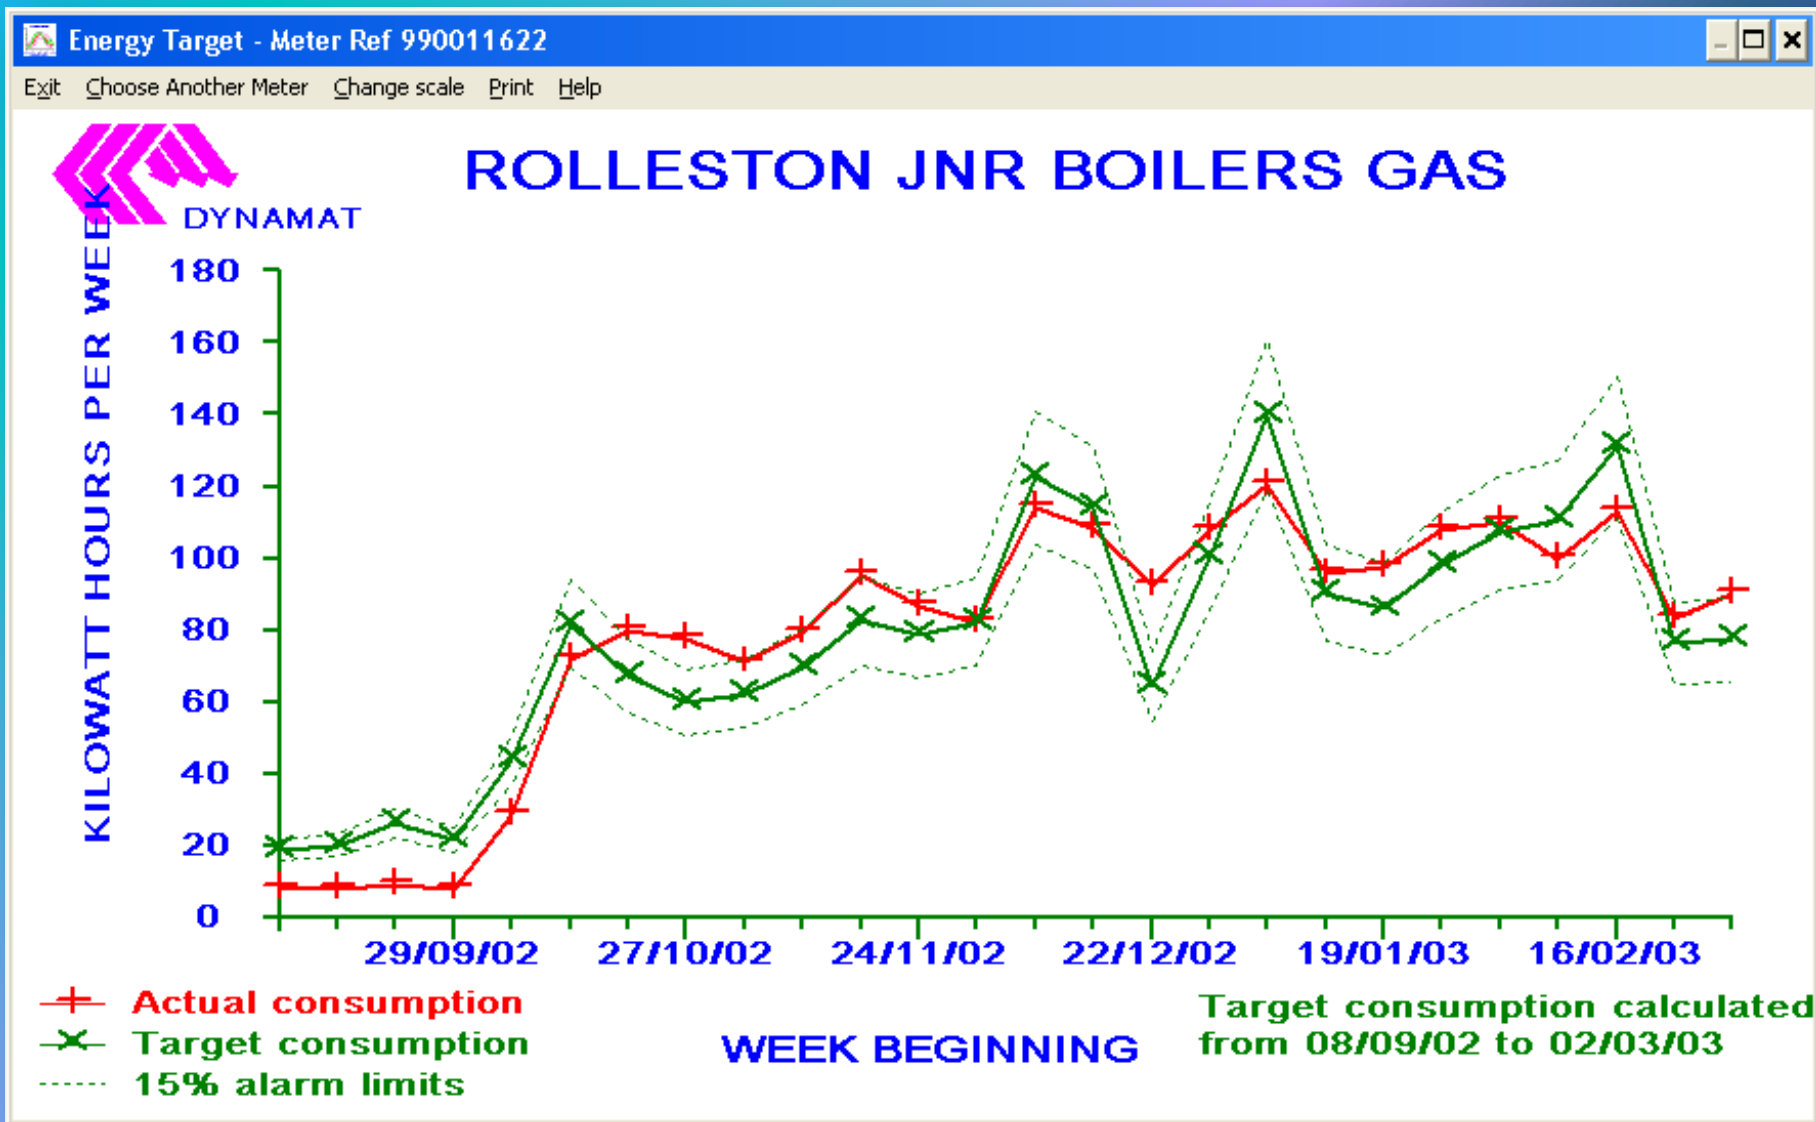

# Rolleston Infant / Junior & Teachers Centre - Water

Wastage

Base Load