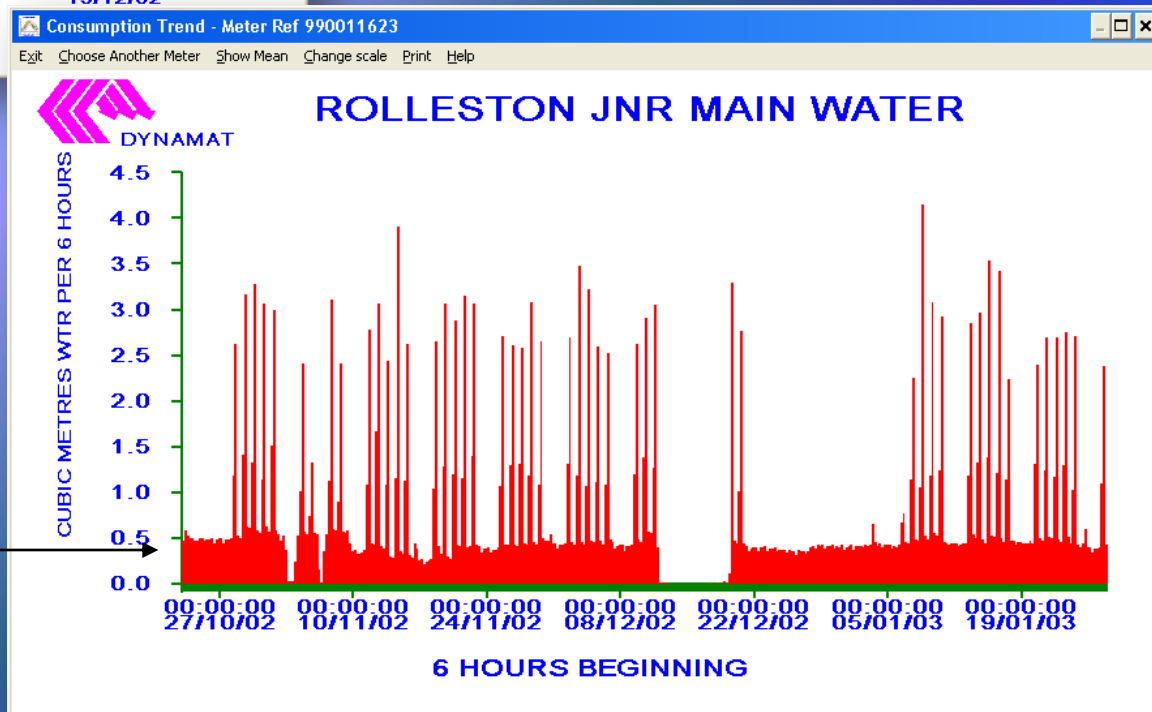

# Rolleston Infant / Junior & Teachers Centre - Water

Wastage

Base Load