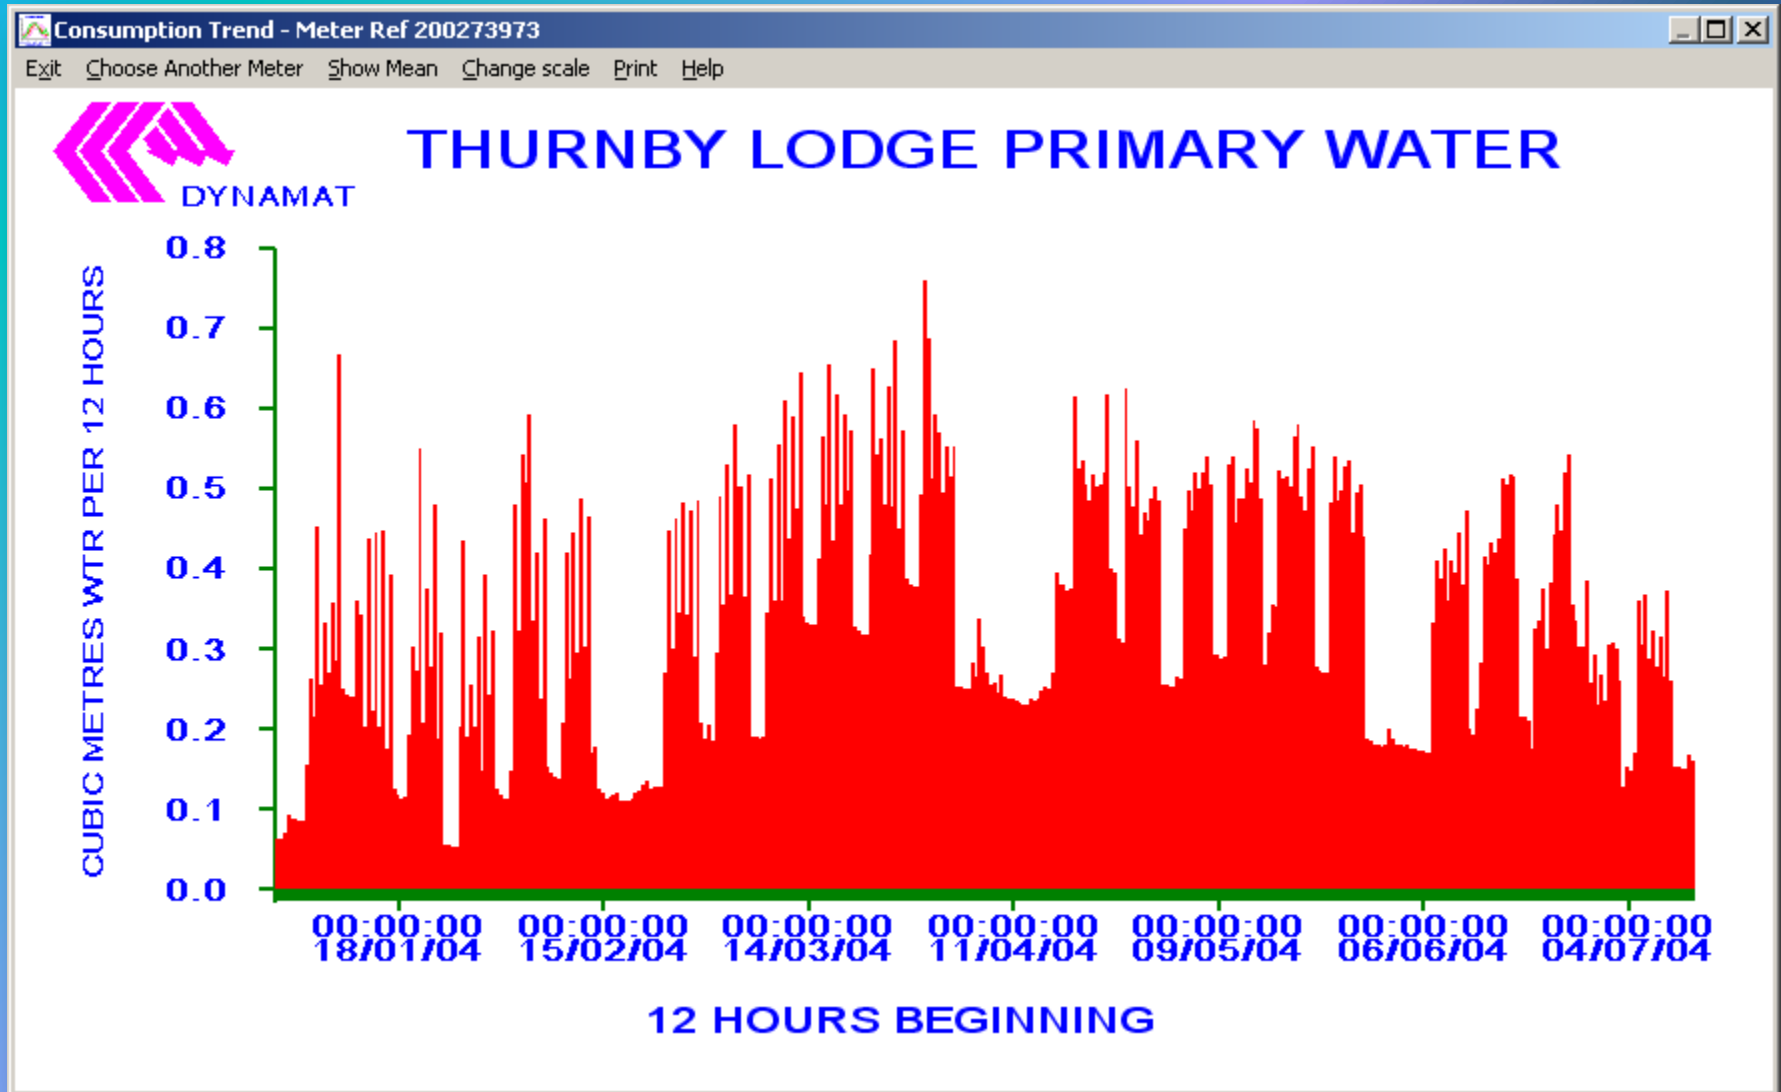

Thurnby Lodge Primary School - Water