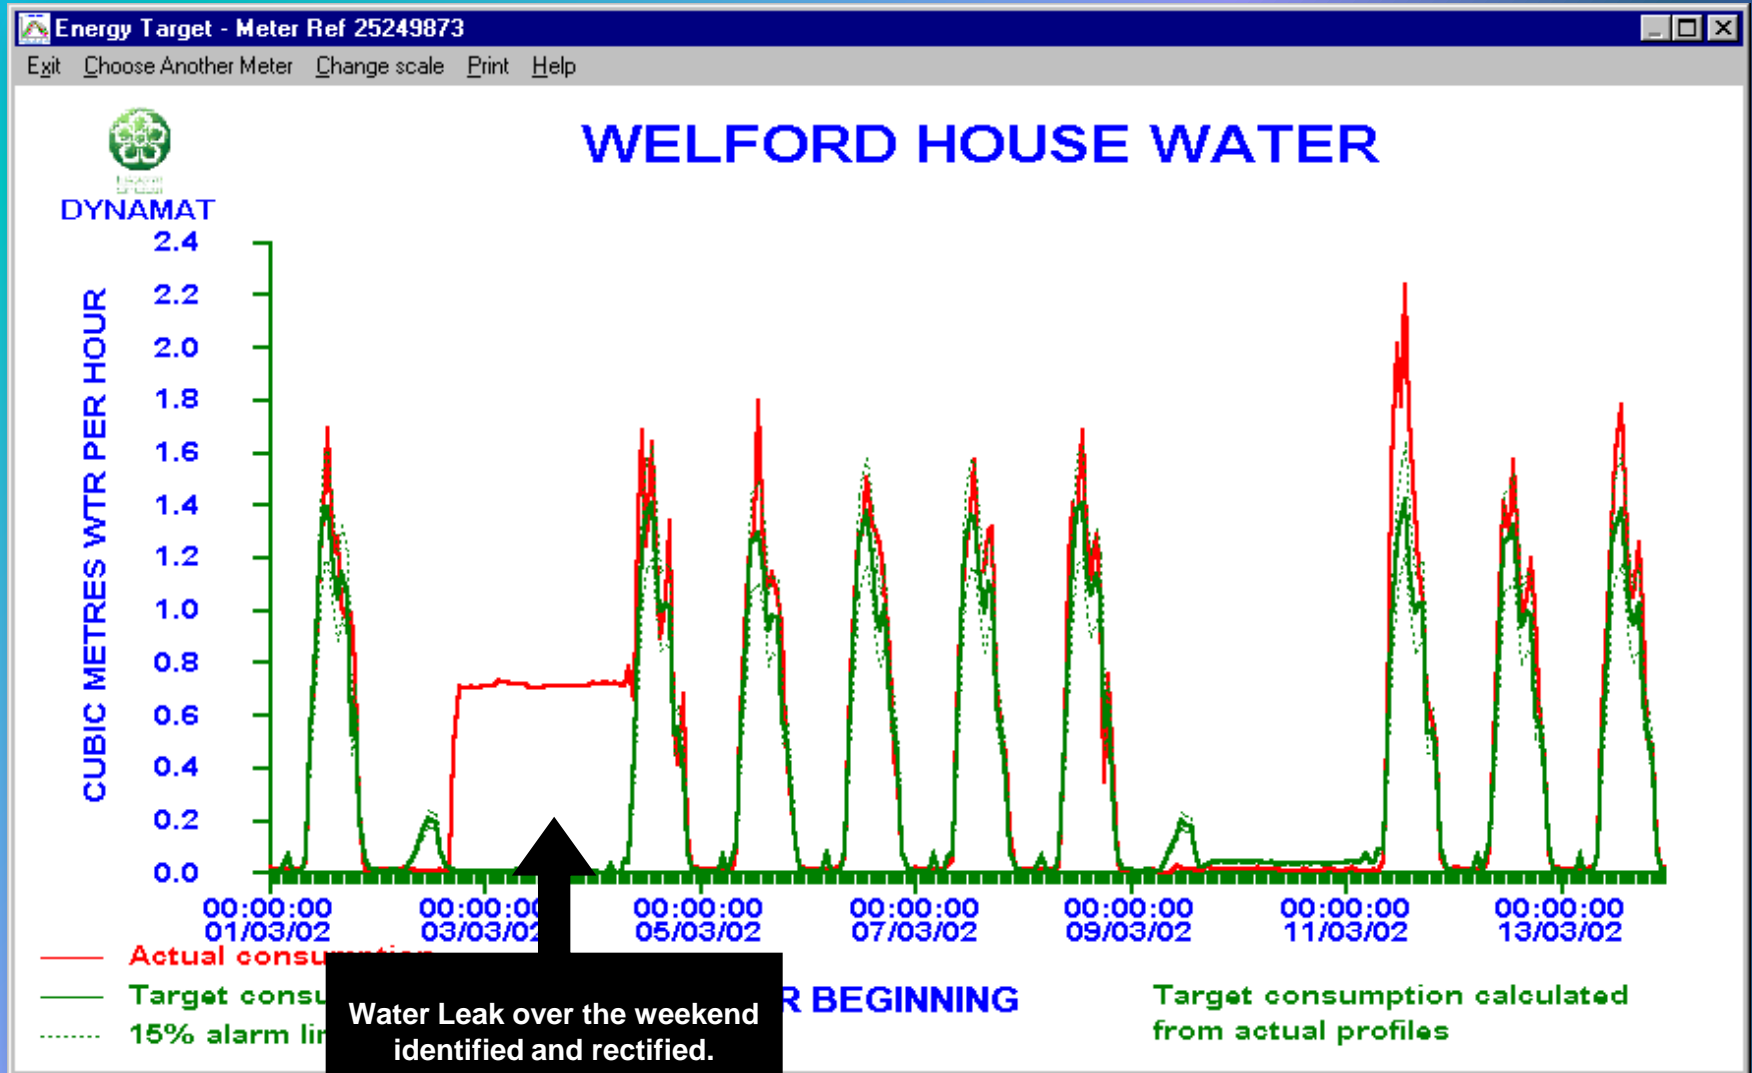

WELFORD HOUSE

Welford House - Gas

Heating manually switched to constant ON

Welford House - Water

Equipment left running out of normal hours

Welford House – Water savings

Welford House - Electricity

Electricity Profile