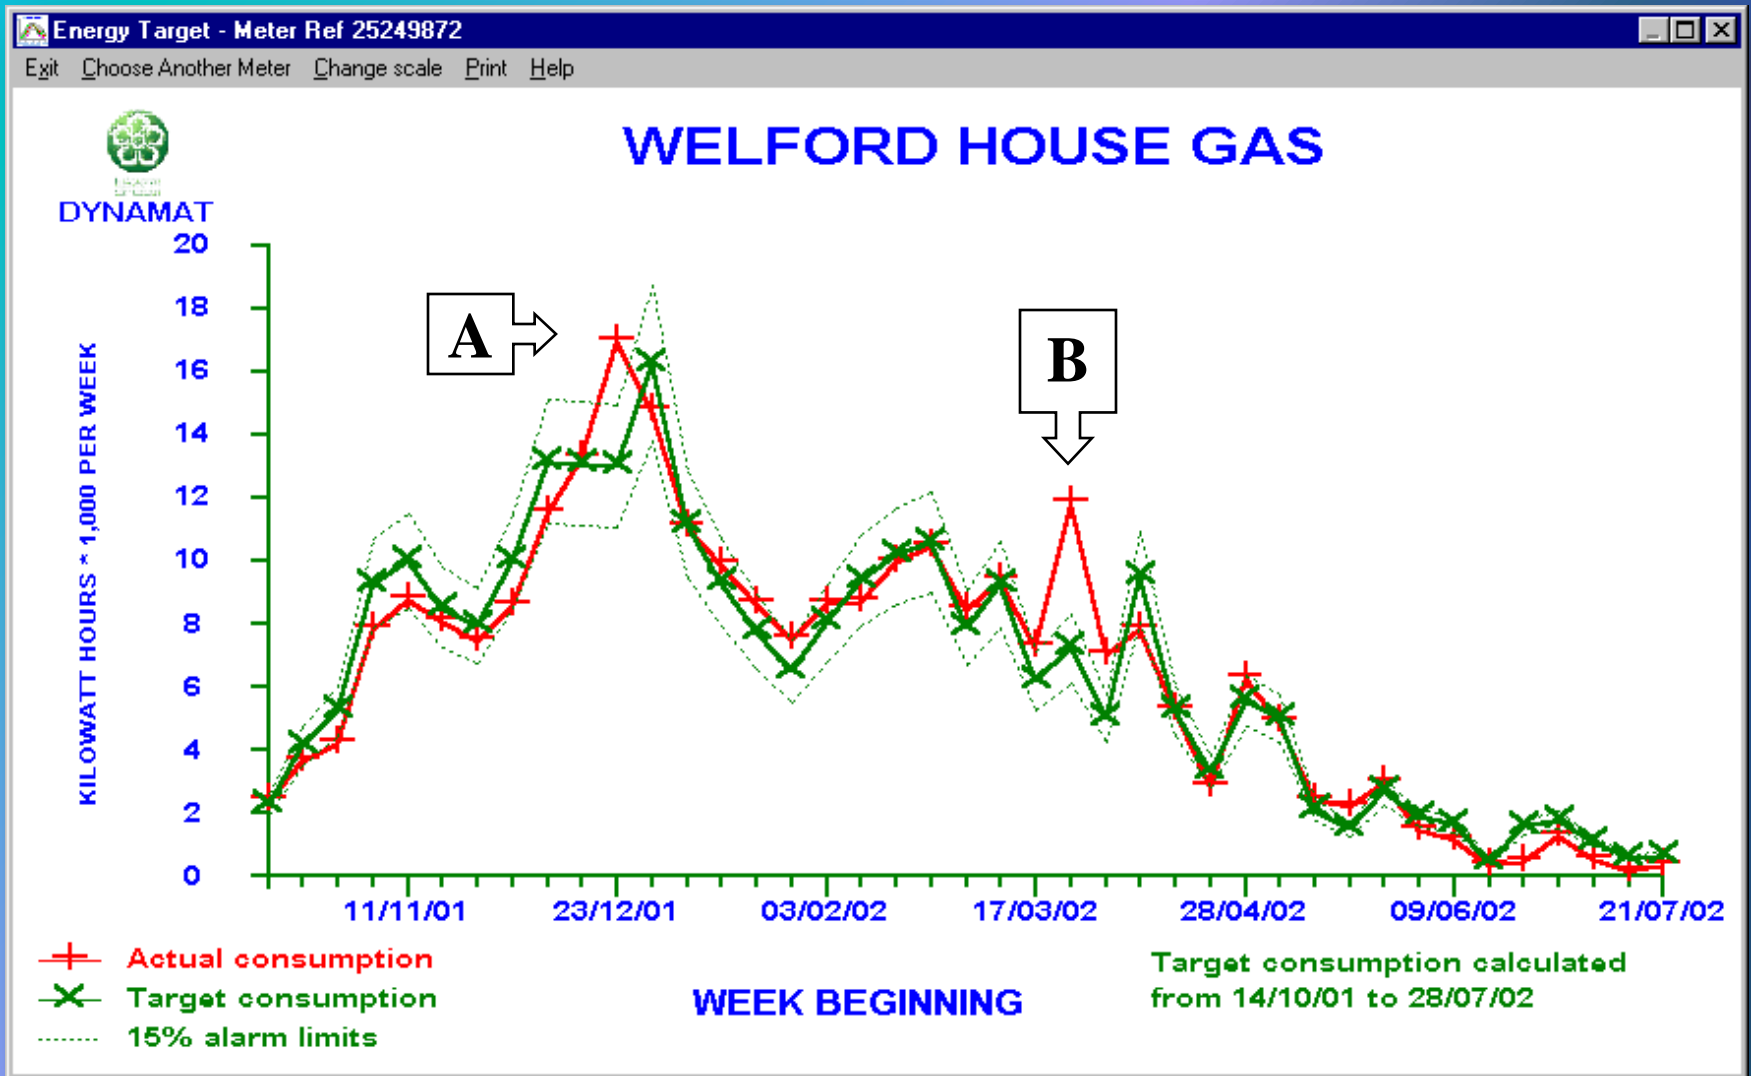

WELFORD HOUSE

Welford House - Gas

Heating manually switched to constant ON

Welford House - Water

Equipment left running out of normal hours

Welford House – Water savings

Welford House - Electricity

Electricity Profile