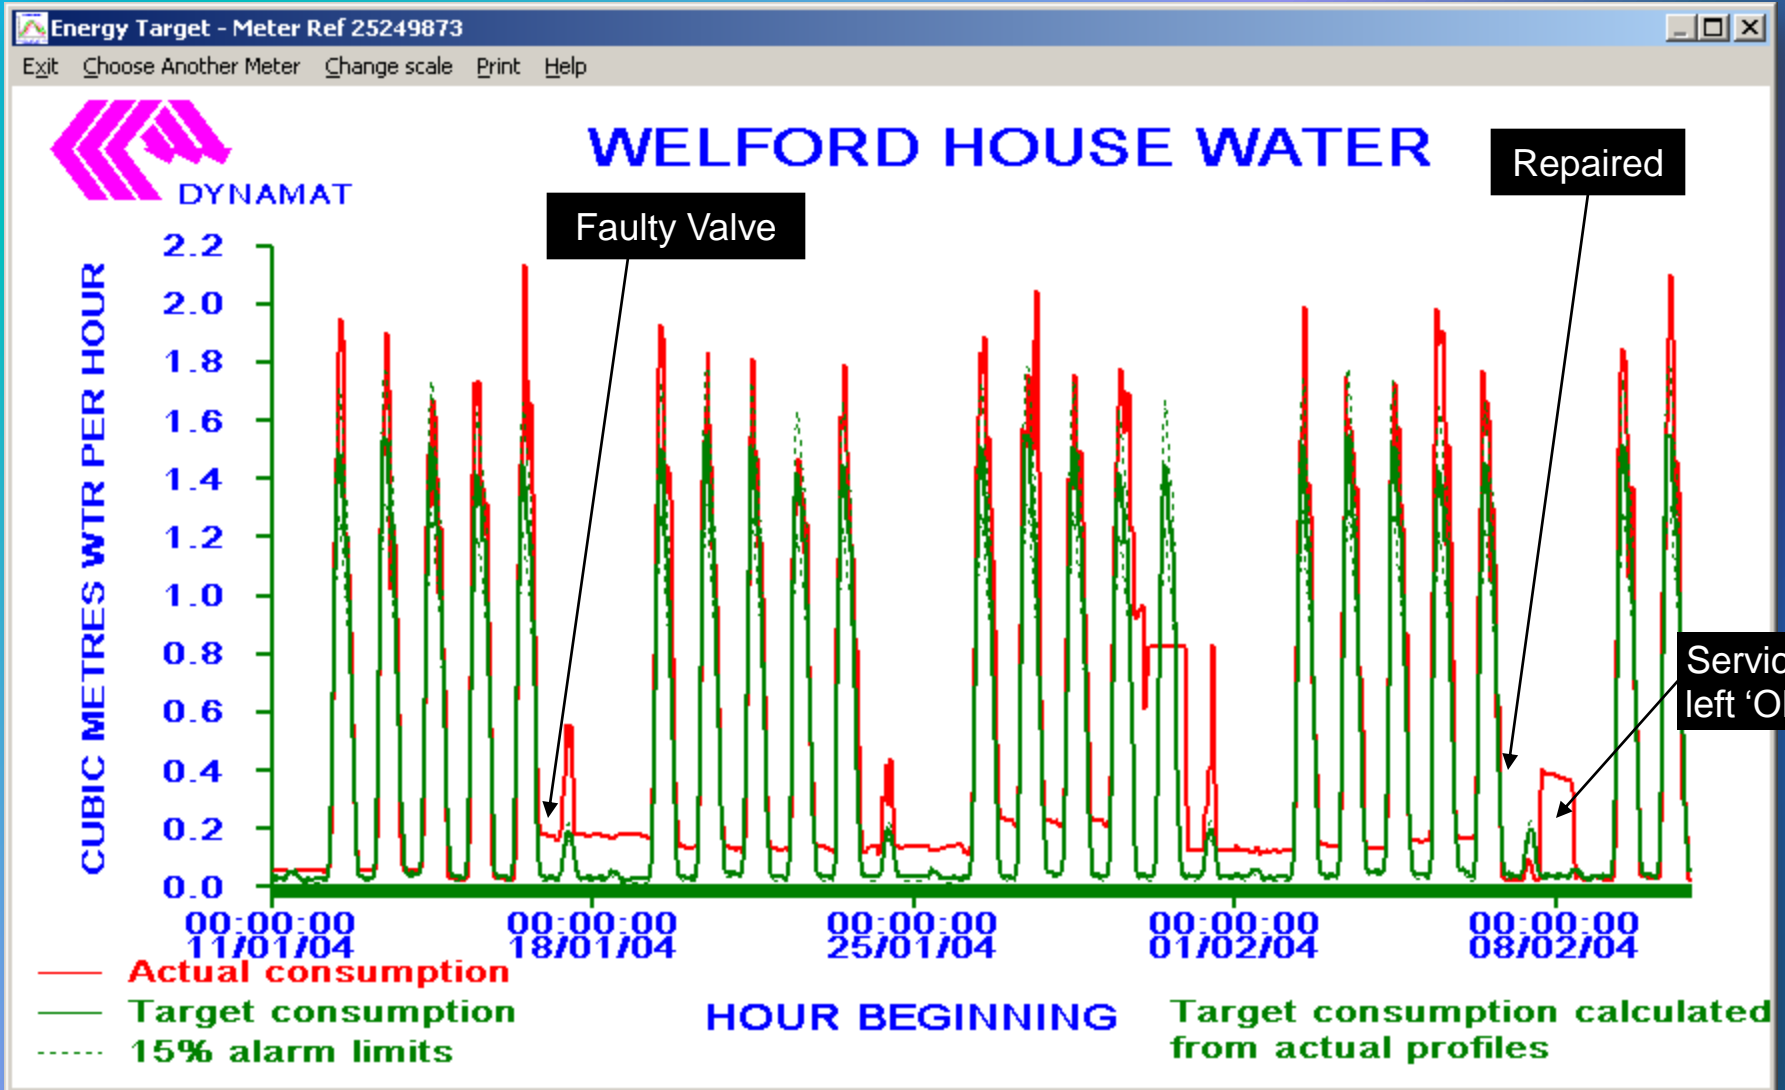

WELFORD HOUSE

Welford House - Gas

Heating manually switched to constant ON

Welford House - Water

Equipment left running out of normal hours

Welford House – Water savings

Welford House - Electricity

Electricity Profile